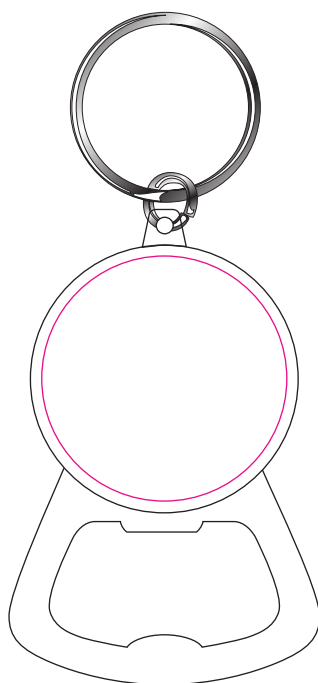

360° Graphix Single Sided Bottle Opener

KEYCHAIN

Solid magenta line represents imprint area