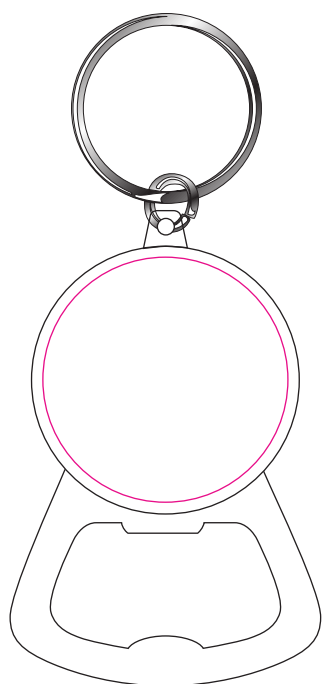

# 360° Graphix Double Sided Bottle Opener

KEYCHAIN

**FRONT**

**BACK**

Solid magenta line represents imprint area