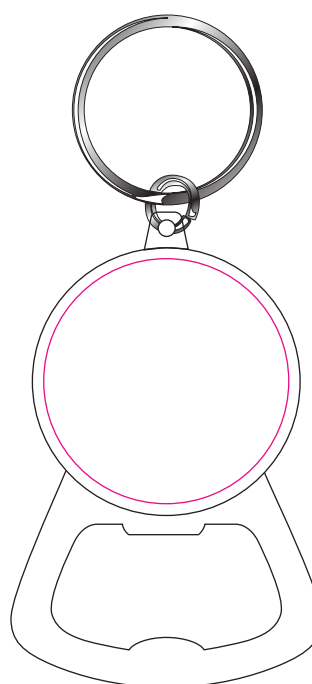

# 360° Graphix Double Sided Bottle Opener

KEYCHAIN

**FRONT**

**BACK**

Solid magenta line represents imprint area