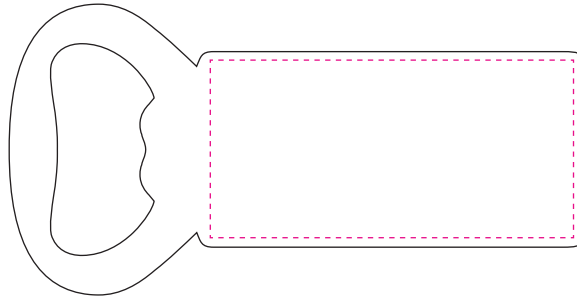

Template

Brushed Metal | Magnetic Bottle Opener

Dotted Line: Print Area

LET'S MAKE SOMETHING AWESOME