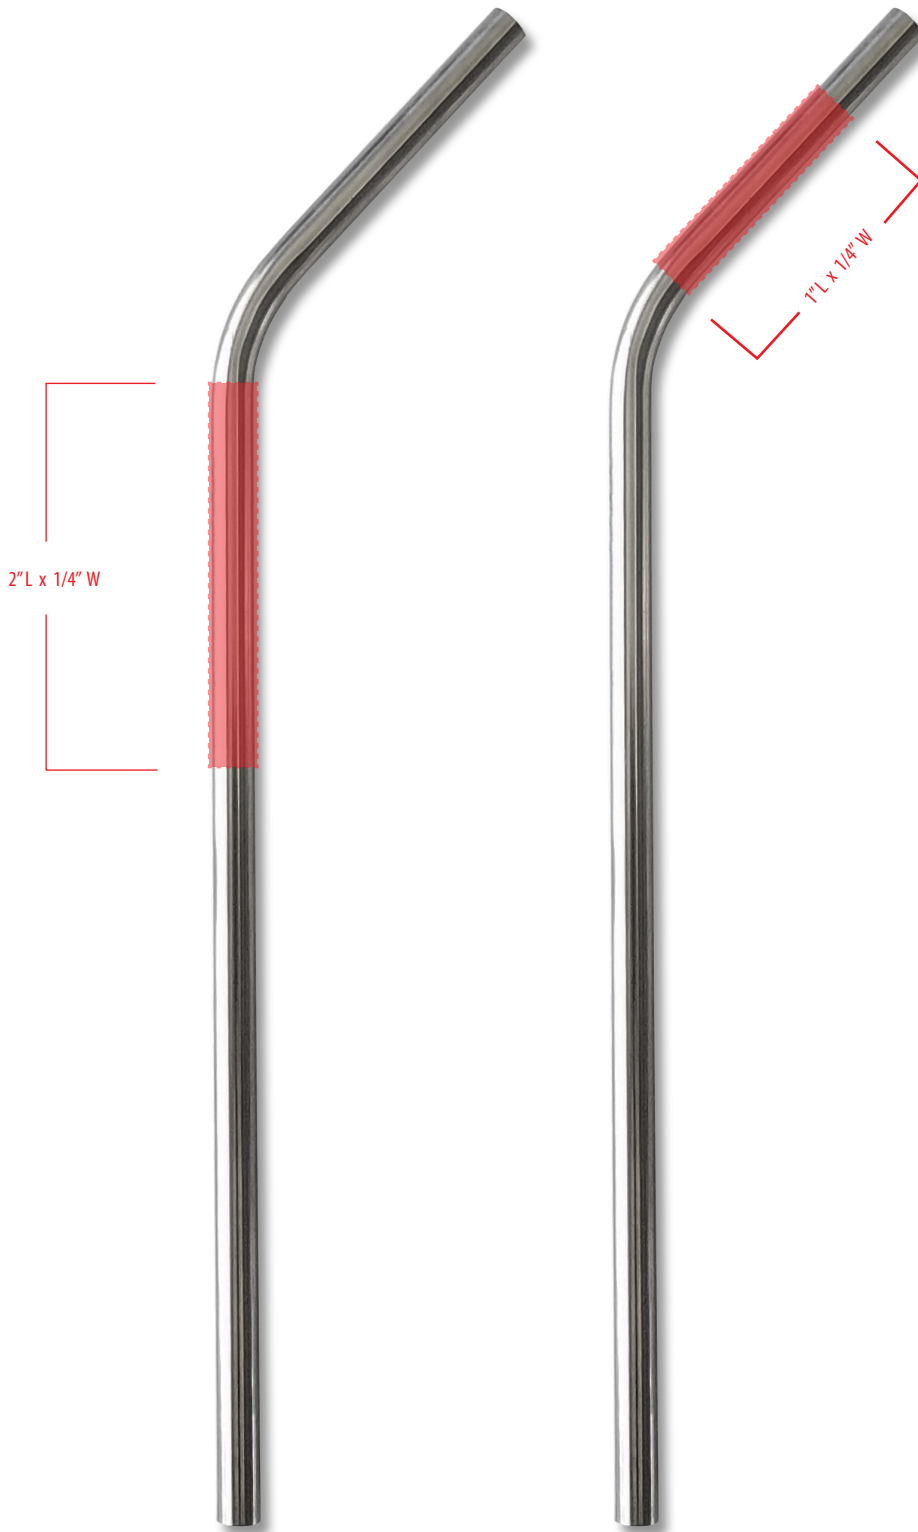

# Stainless Steel Straw - Curved

**NEED DESIGN HELP?**

**LET US KNOW!** 510.394.4174 / **M-F** / 10am-6pm Pacific

INFO@CUSTOMBOTTLEOPENERCO.COM / INFO@BADASSBREWGEAR.COM