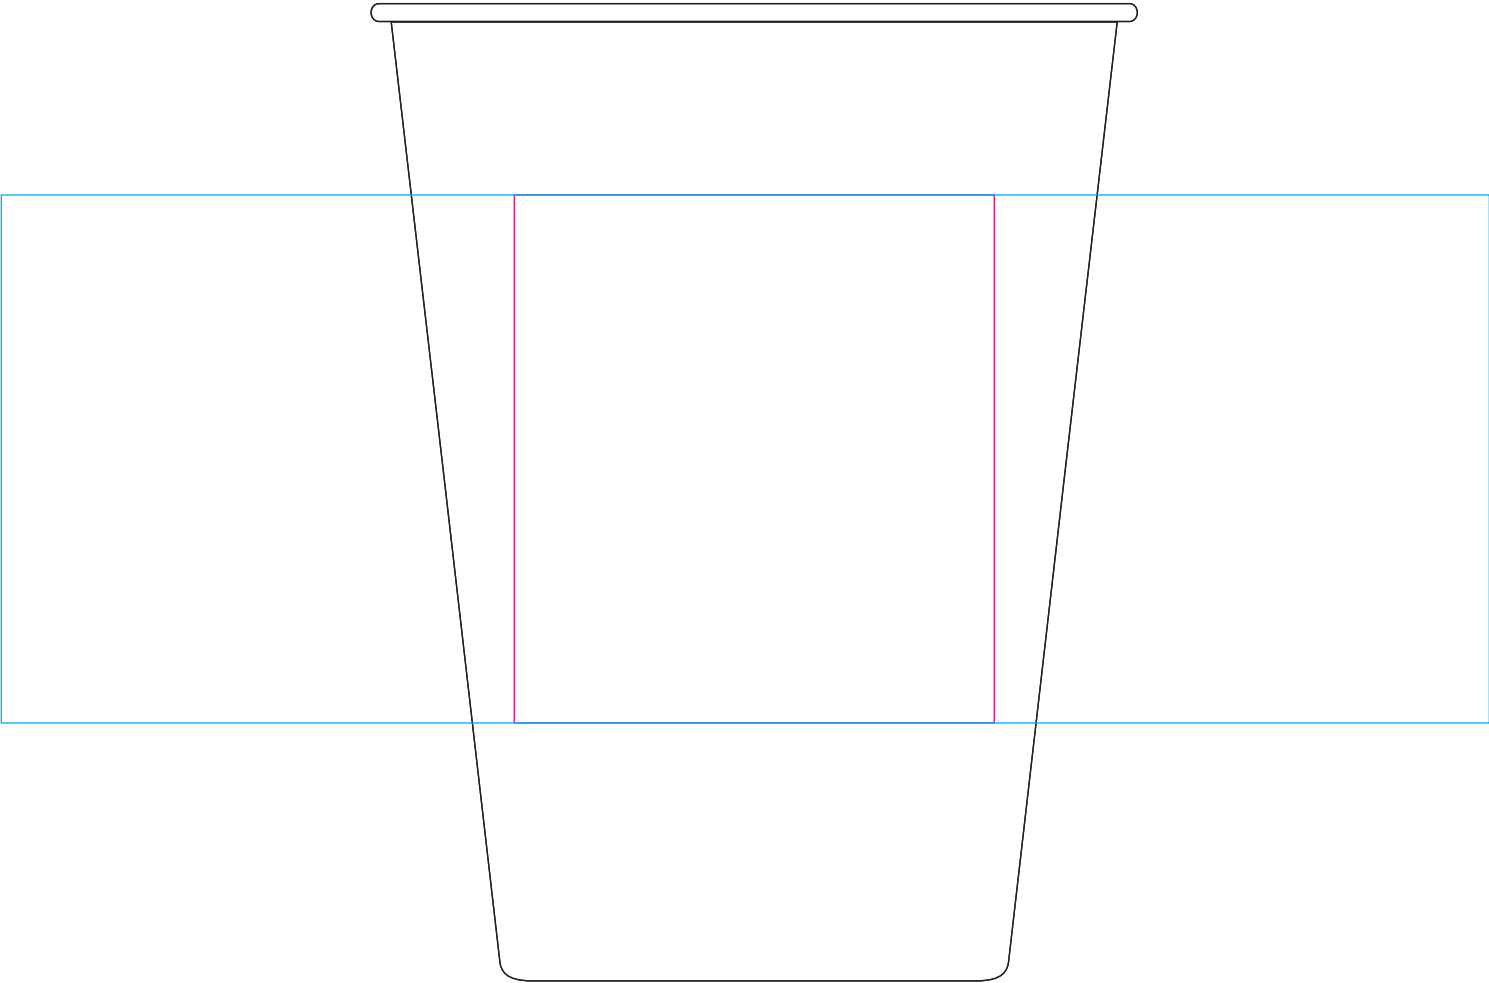

# Stainless Steel Pint Cup

BLACK | SILVER

Solid magenta line represents single location imprint area

Solid blue line represents full wrap imprint area