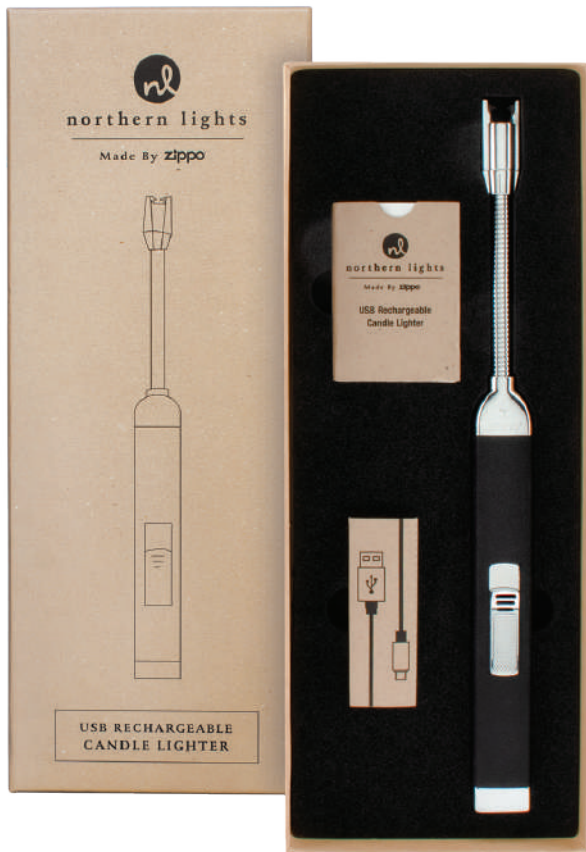

Item#: 43084

Barnwood

Item#: 43093

USB Rechargeable
CANDLE LIGHTERS

Min 4 Per Color

Includes USB Charging Cord

4.5 in x 1.25 in x 11.5 in Gift-ready Box

how it works:

1.

Activate the arc by pressing the button on the back while sliding the ignition lever up.

Up to 26 arcs per charge!

2.

Line up candle wick with the ignited arc. Remain over the wick until it is lit.

3.

Use the USB charging cord (included) to recharge.

5.5 in Taper Holder
Min 4 Per Size

Item#: 58463

9.5 in Taper Holder
Min 4 Per Size

Item#: 58464

11.5 in Taper Holder
Min 4 Per Size

Item#: 58465

Pillar Plate
Min 3

Item#: 58459