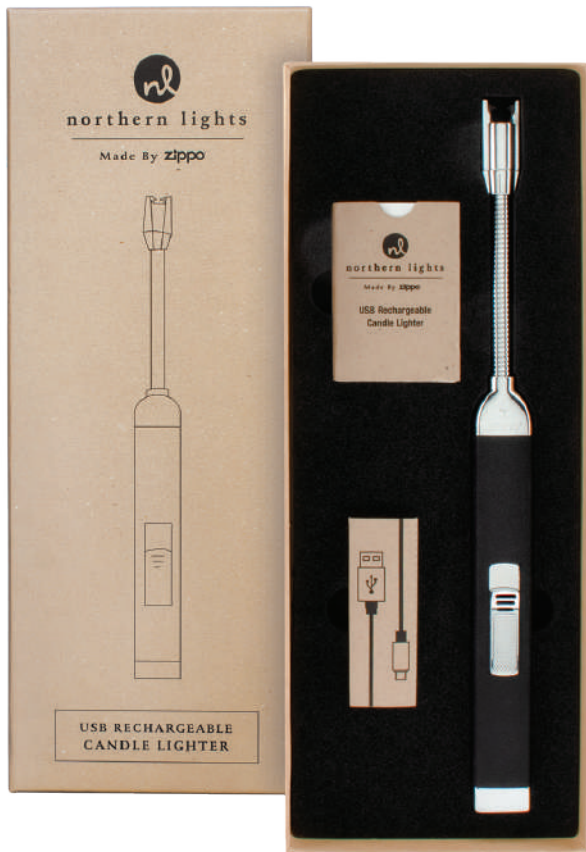

Includes USB Charging Cord

4.5 in x 1.25 in x 11.5 in Gift-ready Box

## how it works:

1.

Activate the arc by pressing the button on the back while sliding the ignition lever up.

*Up to 26 arcs per charge!*

2.

Line up candle wick with the ignited arc. Remain over the wick until it is lit.

3.

Use the USB charging cord (included) to recharge.

Rose Gold

Item#: 91650

Grey

Item#: 91651

Charcoal

Item#: 91652