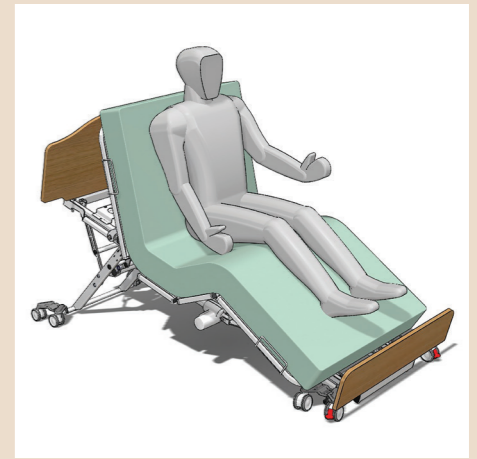

# The MHOA System of Care

**TOTAL FLOW-HYBRID MATTRESSES \***

Use with or without pump →

**ULTRA LOW BED FRAME WITH CLEAR SPACE**

- ☑ No untidy linkages
- ☑ Trailing cables
- ☑ Easy for cleaning
- ☑ Easy access / no restrictions for hoists

## CHAIR

- ☑ Feeding
- ☑ Medication
- ☑ Mobilise
- ☑ Comfortable
- ☑ Good View
- ☑ Low Exit

ELIMINATE

Rental Costs

ELIMINATE

Waiting Time  
48 hrs

ELIMINATE

Mattresses in  
bathrooms

No awkward manhandling  
of foam / air

Storage / infection control issues

\* See separate spec sheet for  
Total Flow-Hybrid Mattress.