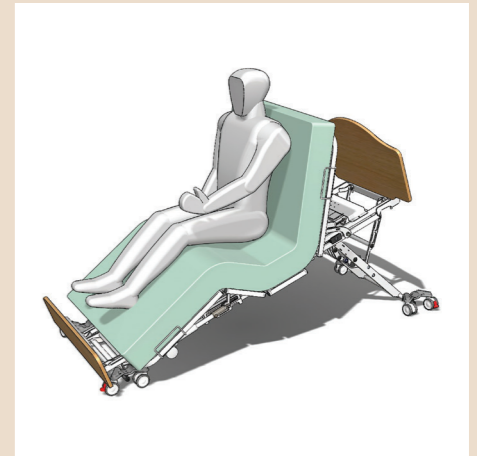

# The MHOA System of Care

**TOTAL FLOW-HYBRID MATTRESSES \***

Use with or without pump →

**ULTRA LOW BED FRAME WITH CLEAR SPACE**

- ☑ No untidy linkages
- ☑ Trailing cables
- ☑ Easy for cleaning
- ☑ Easy access / no restrictions for hoists

## CHAIR

- ☑ Feeding
- ☑ Medication
- ☑ Mobilise
- ☑ Comfortable
- ☑ Good View
- ☑ Low Exit

ELIMINATE

Rental Costs

ELIMINATE

Waiting Time  
48 hrs

ELIMINATE

Mattresses in  
bathrooms