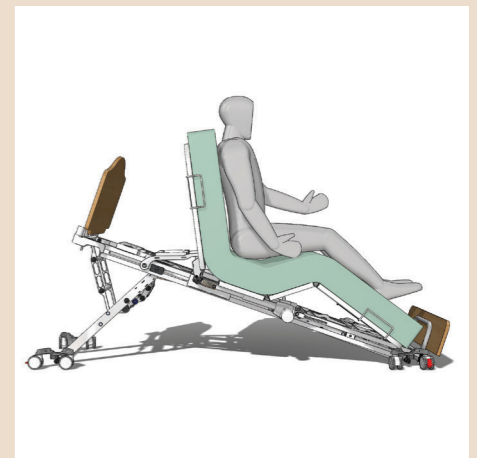

# The MHOA System of Care

**TOTAL FLOW-HYBRID MATTRESSES \***

Use with or without pump →

**ULTRA LOW BED FRAME WITH CLEAR SPACE**

- ☑ No untidy linkages
- ☑ Trailing cables
- ☑ Easy for cleaning
- ☑ Easy access / no restrictions for hoists

## CHAIR

- ☑ Feeding
- ☑ Medication
- ☑ Mobilise
- ☑ Comfortable
- ☑ Good View
- ☑ Low Exit

ELIMINATE

Rental Costs

ELIMINATE

Waiting Time  
48 hrs

ELIMINATE

Mattresses in  
bathrooms