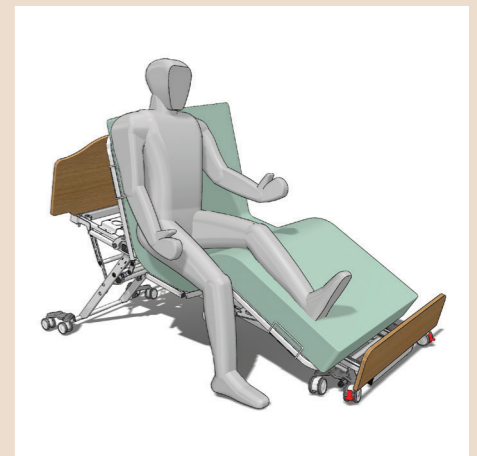

# The MHOA System of Care

**TOTAL FLOW-HYBRID MATTRESSES \***

Use with or without pump →

**ULTRA LOW BED FRAME WITH CLEAR SPACE**

- ☑ No untidy linkages
- ☑ Trailing cables
- ☑ Easy for cleaning
- ☑ Easy access / no restrictions for hoists

## CHAIR

- ☑ Feeding
- ☑ Medication
- ☑ Mobilise
- ☑ Comfortable
- ☑ Good View
- ☑ Low Exit

ELIMINATE

Rental Costs

ELIMINATE

Waiting Time  
48 hrs

ELIMINATE

Mattresses in  
bathrooms

No awkward manhandling  
of foam / air

Storage / infection control issues

\* See separate spec sheet for  
Total Flow-Hybrid Mattress.