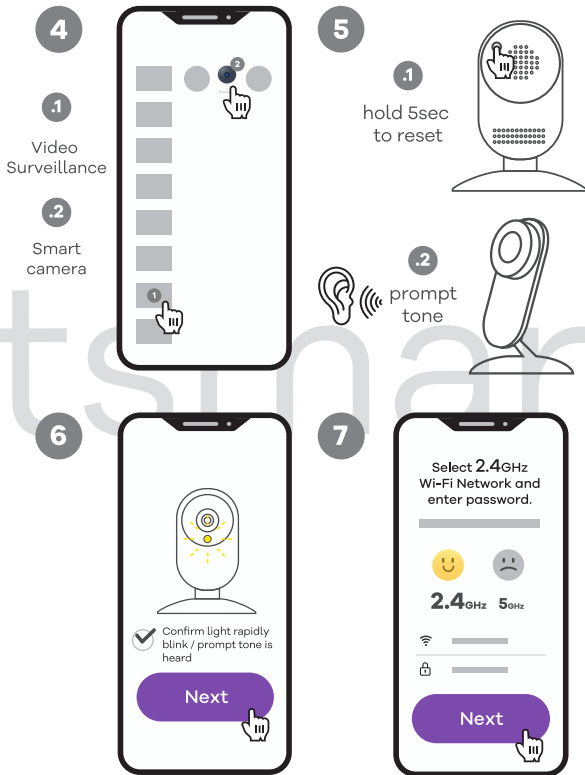

Connecting product

Due to constant development, our App design and functionality might be different after updates. Please adjust accordingly or visit robertsmart.com (v01)

For Your convenience we strongly recommend to rename your product. Please choose intuitive description