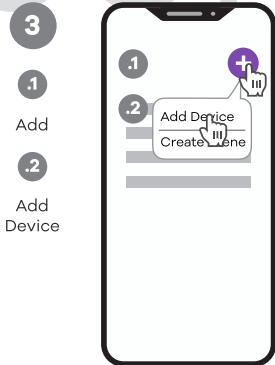

Connecting product

Due to constant development, our App design and functionality might be different after updates. Please adjust accordingly or visit robertsmart.com (v01)

- 1 Home Appliances
- 2 Air Cooler (Wi-Fi)

- 1 Turn device ON
- 2 hold WiFi button 5sec to reset
- 3 blinking 1x 0.5sec

For Your convenience we strongly recommend to rename your product. Please choose intuitive description