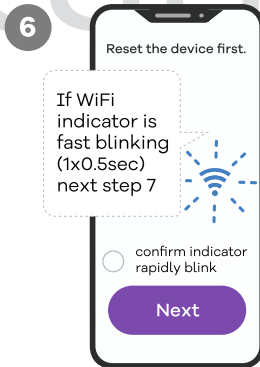

- 1 Turn device ON
- 2 hold WiFi button 5sec to reset
- 3 blinking 1x 0.5sec

For Your convenience we strongly recommend to rename your product. Please choose intuitive description