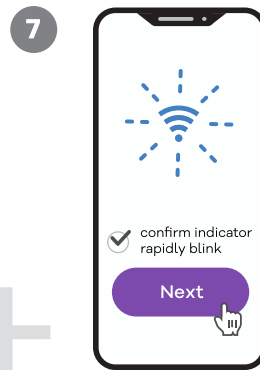

- 1 Turn device ON
- 2 hold WiFi button 5sec to reset
- 3 blinking 1x 0.5sec

For Your convenience we strongly recommend to rename your product. Please choose intuitive description