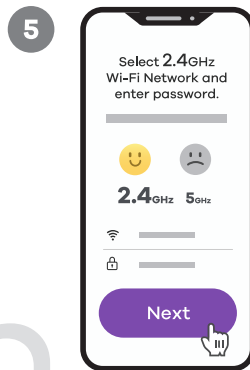

Connecting product

Due to constant development, our App design and functionality might be different after updates. Please adjust accordingly or visit robertsmart.com (v01)

- 1 Home Appliances
- 2 Air Cooler (Wi-Fi)

- 1 Turn device ON
- 2 hold WiFi button 5sec to reset
- 3 blinking 1x 0.5sec

For Your convenience we strongly recommend to rename your product. Please choose intuitive description