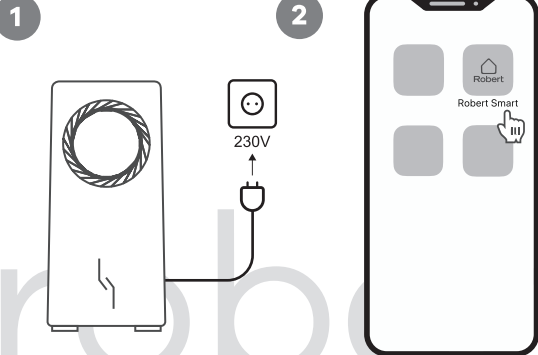

Connecting product

Due to constant development, our App design and functionality might be different after updates. Please adjust accordingly or visit robertsmart.com (v01)