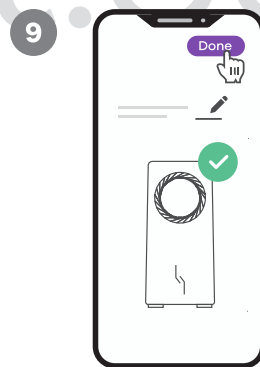

Connecting product

Due to constant development, our App design and functionality might be different after updates. Please adjust accordingly or visit robertsmart.com (v01)

- 1 Home Appliances
- 2 Air Cooler (Wi-Fi)

- 1 Turn device ON
- 2 hold WiFi button 5sec to reset
- 3 blinking 1x 0.5sec

For Your convenience we strongly recommend to rename your product. Please choose intuitive description