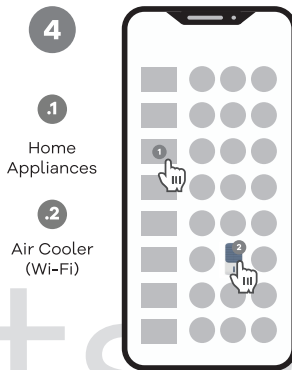

Connecting product

Due to constant development, our App design and functionality might be different after updates. Please adjust accordingly or visit robertsmart.com (v01)

- 1 Home Appliances
- 2 Air Cooler (Wi-Fi)

- 1 Turn device ON
- 2 hold WiFi button 5sec to reset
- 3 blinking 1x 0.5sec

For Your convenience we strongly recommend to rename your product. Please choose intuitive description