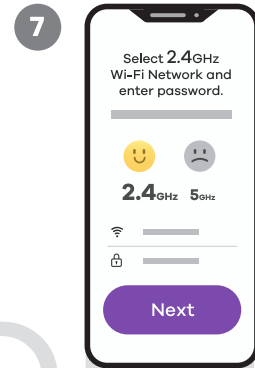

For Your convenience we strongly recommend to rename your product. Please choose intuitive description