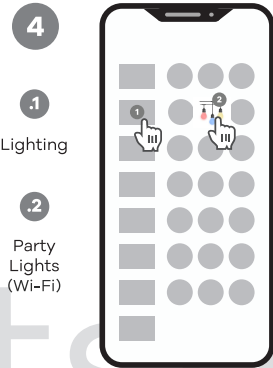

Connecting product

Due to constant development, our App design and functionality might be different after updates. Please adjust accordingly or visit robertsmart.com (v01)

- 3
- 1 Add
- 2 Add Device

- 4
- 1 Lighting
- 2 Party Lights (Wi-Fi)