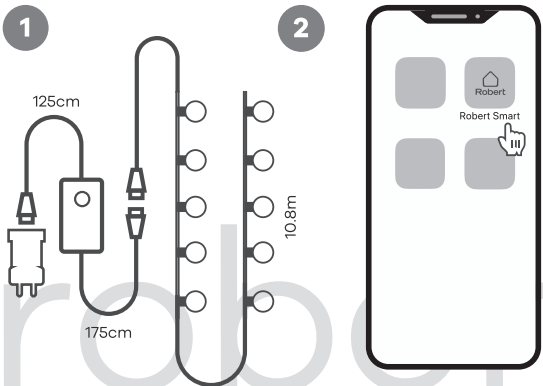

Connecting product

Due to constant development, our App design and functionality might be different after updates. Please adjust accordingly or visit robertsmart.com (v01)

- 3
- 1 Add
- 2 Add Device

- 4
- 1 Lighting
- 2 Party Lights (Wi-Fi)