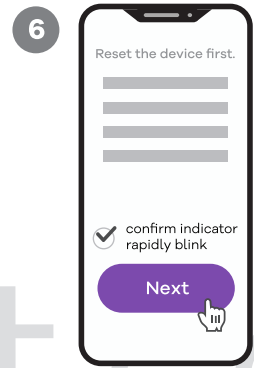

For Your convenience we strongly recommend to rename your product. Please choose intuitive description