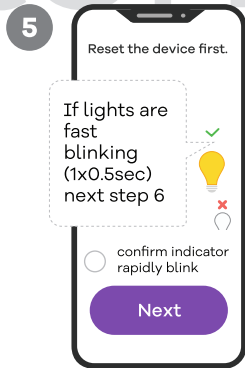

Connecting product

Due to constant development, our App design and functionality might be different after updates. Please adjust accordingly or visit robertsmart.com (v01)

- 3
- 1 Add
- 2 Add Device

- 4
- 1 Lighting
- 2 Party Lights (Wi-Fi)