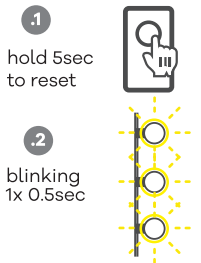

- 1 hold 5sec to reset
- 2 blinking 1x 0.5sec