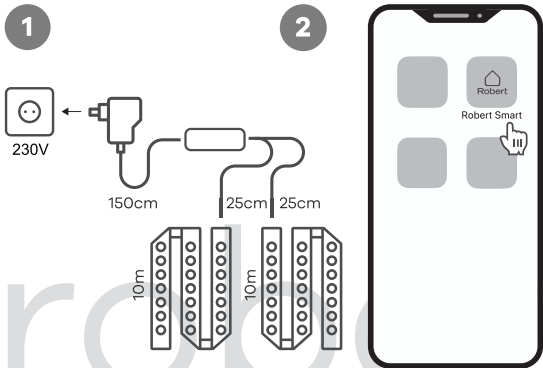

Connecting product

Due to constant development, our App design and functionality might be different after updates. Please adjust accordingly or visit robertsmart.com (v01)

- 3
- 1 Add
- 2 Add Device

4

- 1 Lighting
- 2 Strip Lights (Wi-Fi)

5

6

7

9

8

For Your convenience we strongly recommend to rename your product. Please choose intuitive description