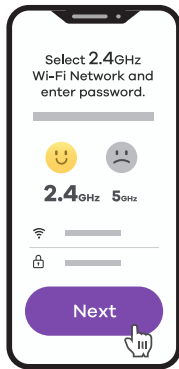

Connecting product

Due to constant development, our App design and functionality might be different after updates. Please adjust accordingly or visit robertsmart.com (v01)

1. 3
2. 1 Add
3. 2 Add Device

4

1. 1 Lighting
2. 2 Strip Lights (Wi-Fi)

5

6

7

9

8

For Your convenience we strongly recommend to rename your product. Please choose intuitive description