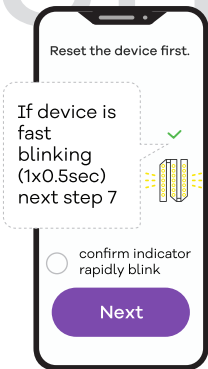

Connecting product

Due to constant development, our App design and functionality might be different after updates. Please adjust accordingly or visit robertsmart.com (v01)

1. 3
2. 1 Add
3. 2 Add Device

4

1. 1 Lighting
2. 2 Strip Lights (Wi-Fi)

5

6

7

9

8

For Your convenience we strongly recommend to rename your product. Please choose intuitive description