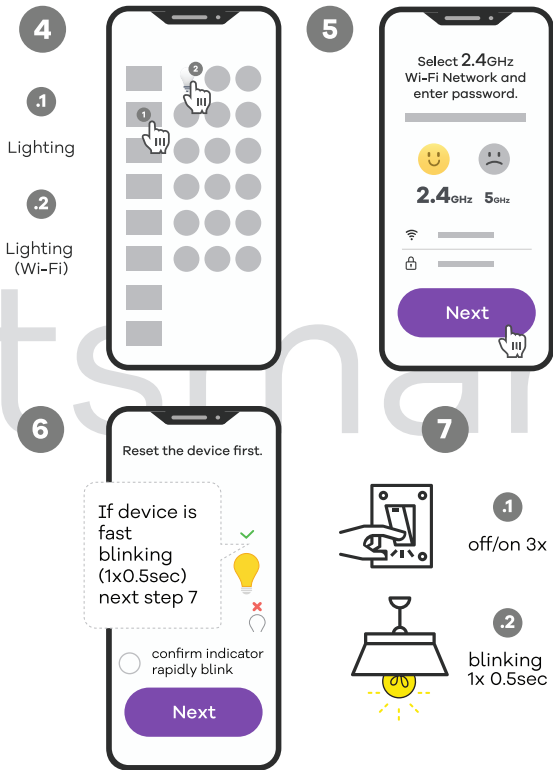

Connecting product

Due to constant development, our App design and functionality might be different after updates. Please adjust accordingly or visit robertsmart.com (v01)

1
off/on 3x

2
blinking
1x 0.5sec