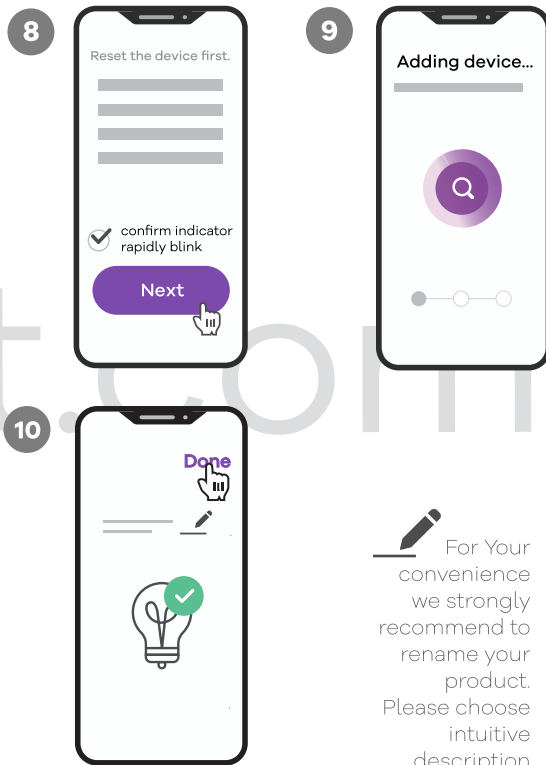

Connecting product

Due to constant development, our App design and functionality might be different after updates. Please adjust accordingly or visit robertsmart.com (v01)

1
off/on 3x

2
blinking
1x 0.5sec

For Your convenience we strongly recommend to rename your product. Please choose intuitive description