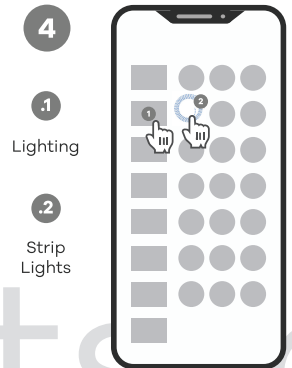

Connecting product

Due to constant development, our App design and functionality might be different after updates. Please adjust accordingly or visit robertsmart.com (v01)

- 3
- .1 Add
- .2 Add Device

For Your convenience we strongly recommend to rename your product. Please choose intuitive description