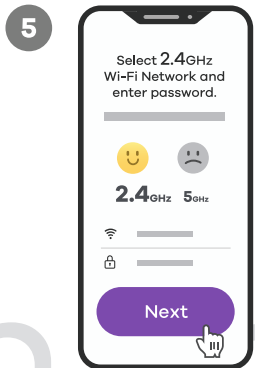

Connecting product

Due to constant development, our App design and functionality might be different after updates. Please adjust accordingly or visit robertsmart.com (v01)

- 3
- .1 Add
- .2 Add Device

For Your convenience we strongly recommend to rename your product. Please choose intuitive description