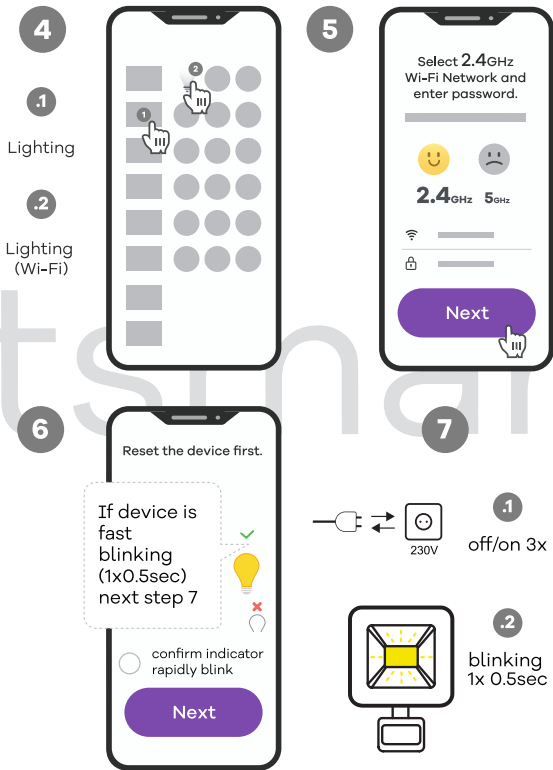

Connecting product

Due to constant development, our App design and functionality might be different after updates. Please adjust accordingly or visit robertsmart.com (v01)

For Your convenience we strongly recommend to rename your product. Please choose intuitive description