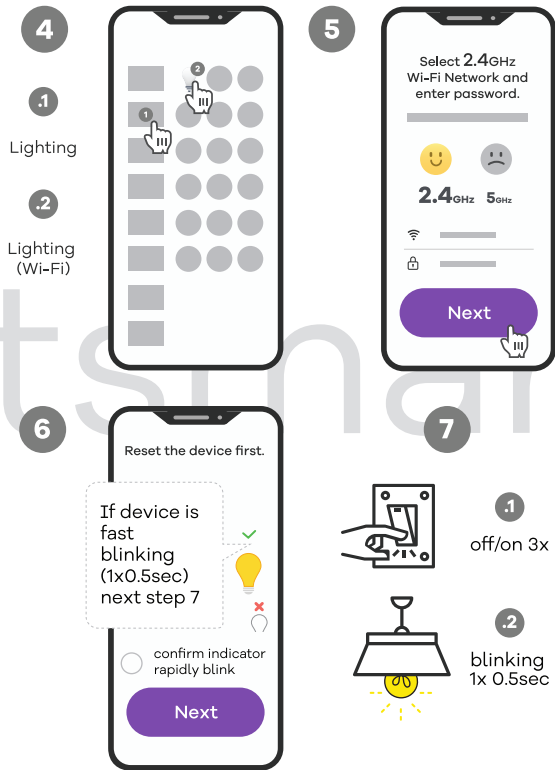

Connecting product

Due to constant development, our App design and functionality might be different after updates. Please adjust accordingly or visit robertsmart.com (v01)

 For Your convenience we strongly recommend to rename your product. Please choose intuitive description