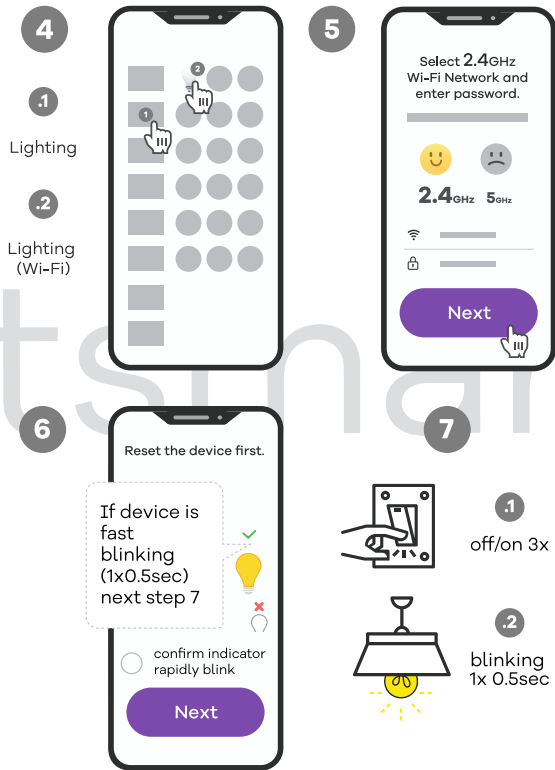

## Connecting product

Due to constant development, our App design and functionality might be different after updates. Please adjust accordingly or visit [robertsmart.com](http://robertsmart.com) (v01)

 For Your convenience we strongly recommend to rename your product. Please choose intuitive description