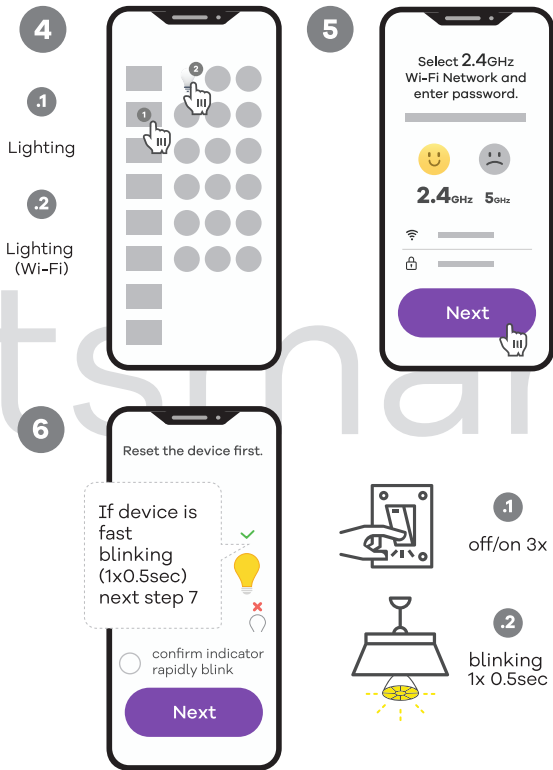

Connecting product

Due to constant development, our App design and functionality might be different after updates. Please adjust accordingly or visit robertsmart.com (v01)

For Your convenience we strongly recommend to rename your product. Please choose intuitive description