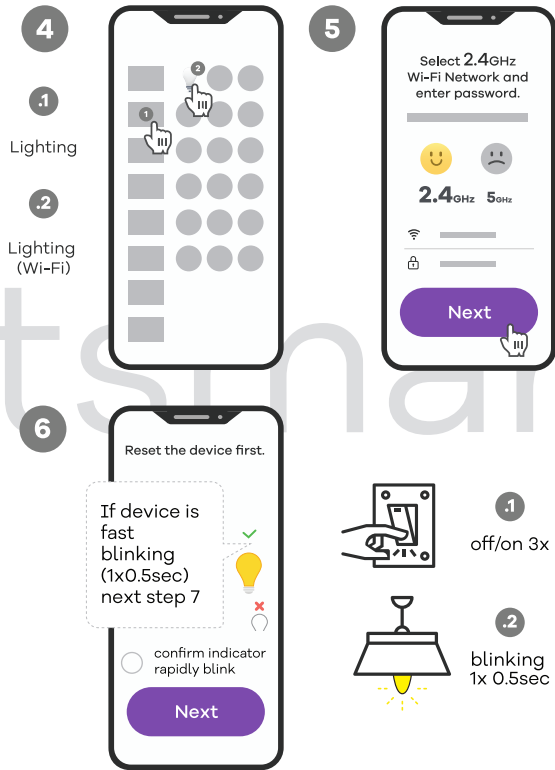

Connecting product

Due to constant development, our App design and functionality might be different after updates. Please adjust accordingly or visit robertsmart.com (v01)

For Your convenience we strongly recommend to rename your product. Please choose intuitive description