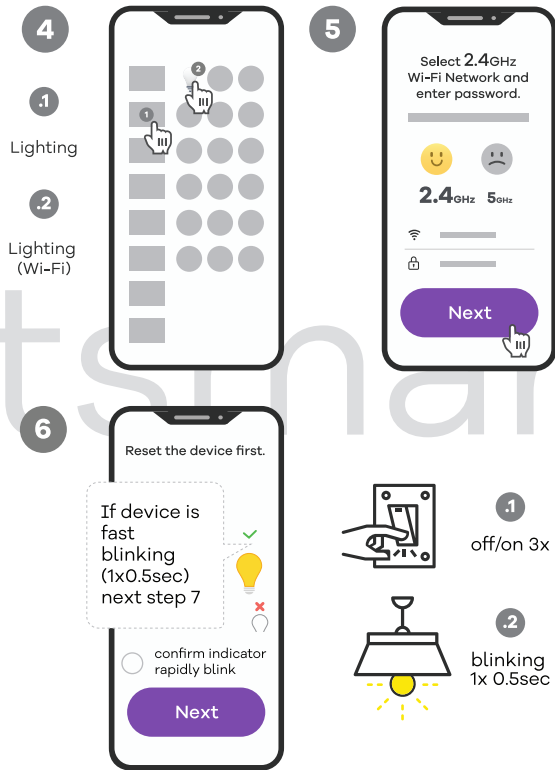

Connecting product

Due to constant development, our App design and functionality might be different after updates. Please adjust accordingly or visit robertsmart.com (v01)

For Your convenience we strongly recommend to rename your product. Please choose intuitive description