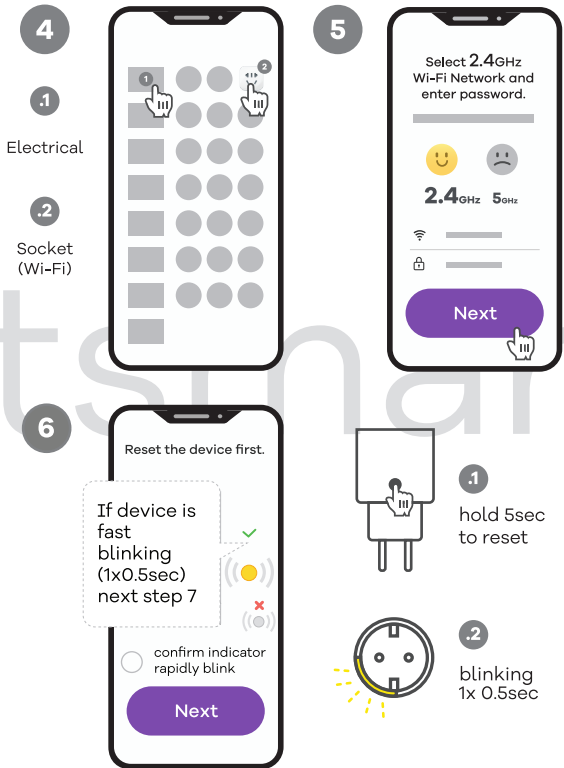

Connecting product

Due to constant development, our App design and functionality might be different after updates. Please adjust accordingly or visit robertsmart.com (v01)

For Your convenience we strongly recommend to rename your product. Please choose intuitive description