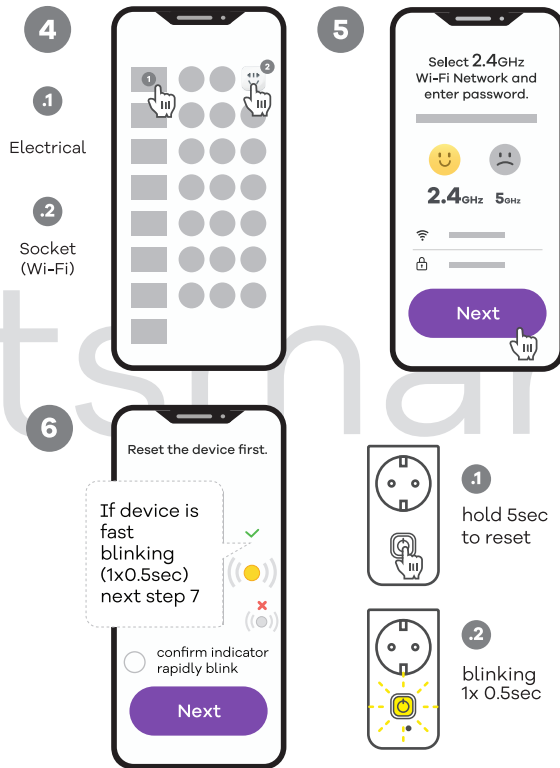

## Connecting product

Due to constant development, our App design and functionality might be different after updates. Please adjust accordingly or visit [robertsmart.com](http://robertsmart.com) (v01)

For Your convenience we strongly recommend to rename your product. Please choose intuitive description