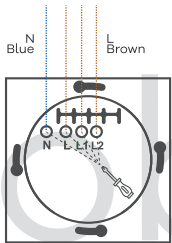

Connecting product

1

power off

install switch in flush box
in the wall

2

3

Due to constant development, our App design and functionality might be different after updates. Please adjust accordingly or visit robertsmart.com (v01)

4

1
Electrical

2
Switch
(Wi-Fi)

6

5

1 hold 5sec
to reset

2 blinking
1x 0.5sec

7