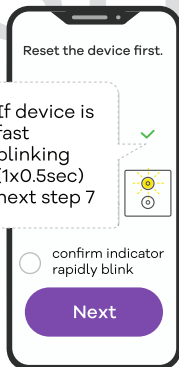

Connecting product

1

power off

install switch in flush box
in the wall

2

3

Due to constant development, our App design and functionality might be different after updates. Please adjust accordingly or visit robertsmart.com (v01)

4

1
Electrical

2
Switch
(Wi-Fi)

6

5

1 hold 5sec
to reset

2 blinking
1x 0.5sec

7

9

8

For Your convenience we strongly recommend to rename your product. Please choose intuitive description