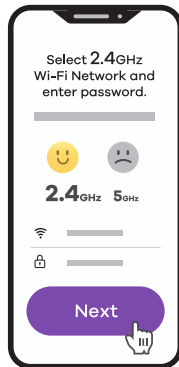

4

1
Electrical

2
Switch
(Wi-Fi)

6

5

1 hold 5sec
to reset

2 blinking
1x 0.5sec

7