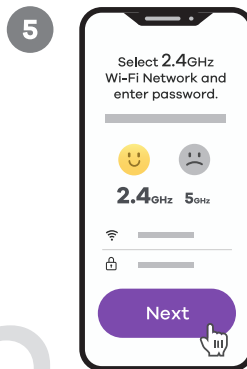

Connecting product

Due to constant development, our App design and functionality might be different after updates. Please adjust accordingly or visit robertsmart.com (v01)

For Your convenience we strongly recommend to rename your product. Please choose intuitive description