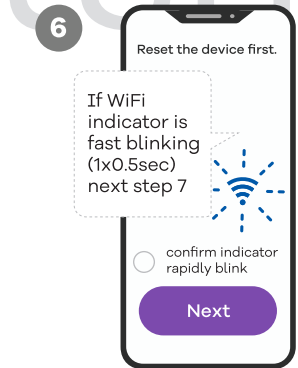

Connecting product

2 Turn device ON/OFF

Due to constant development, our App design and functionality might be different after updates. Please adjust accordingly or visit robertsmart.com (v01)

For Your convenience we strongly recommend to rename your product. Please choose intuitive description