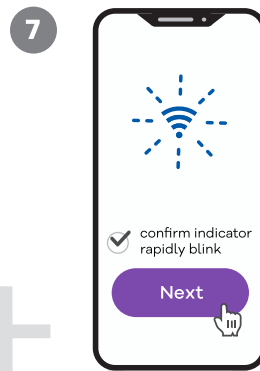

Connecting product

2 Turn device ON/OFF

Due to constant development, our App design and functionality might be different after updates. Please adjust accordingly or visit robertsmart.com (v01)

For Your convenience we strongly recommend to rename your product. Please choose intuitive description