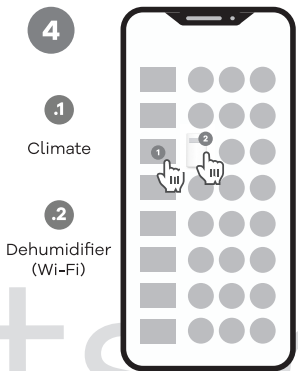

Connecting product

2 Turn device ON/OFF

Due to constant development, our App design and functionality might be different after updates. Please adjust accordingly or visit robertsmart.com (v01)

For Your convenience we strongly recommend to rename your product. Please choose intuitive description