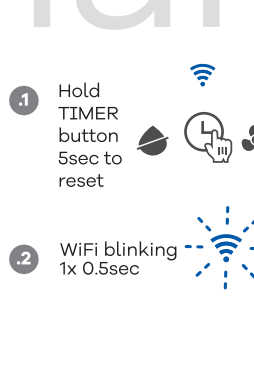

Connecting product

2 Turn device ON/OFF

Due to constant development, our App design and functionality might be different after updates. Please adjust accordingly or visit robertsmart.com (v01)

For Your convenience we strongly recommend to rename your product. Please choose intuitive description