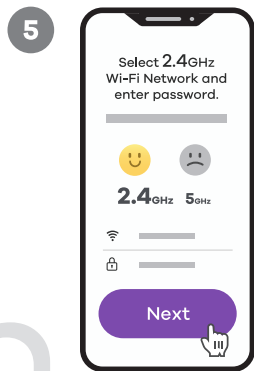

Connecting product

2 Turn device ON/OFF

Due to constant development, our App design and functionality might be different after updates. Please adjust accordingly or visit robertsmart.com (v01)

For Your convenience we strongly recommend to rename your product. Please choose intuitive description