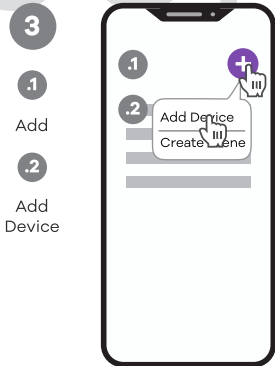

Connecting product

2 Turn device ON/OFF

Due to constant development, our App design and functionality might be different after updates. Please adjust accordingly or visit robertsmart.com (v01)

For Your convenience we strongly recommend to rename your product. Please choose intuitive description