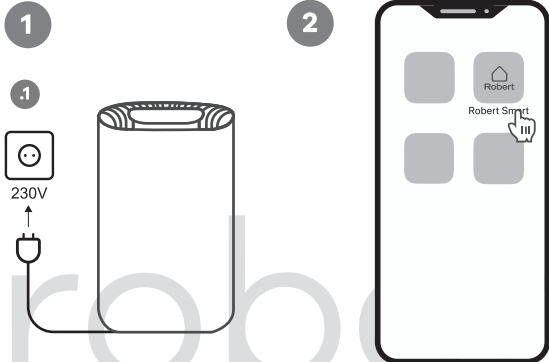

Connecting product

2 Turn device ON/OFF

Due to constant development, our App design and functionality might be different after updates. Please adjust accordingly or visit robertsmart.com (v01)

For Your convenience we strongly recommend to rename your product. Please choose intuitive description