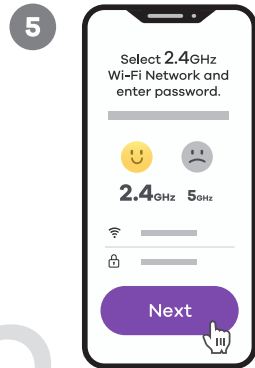

Connecting product

1 Turn device ON

Due to constant development, our App design and functionality might be different after updates. Please adjust accordingly or visit robertsmart.com (v01)

2 Add Device

1 Add Device
2 Add Device

1 Climate
2 Humidifier (Wi-Fi)

If WiFi indicator is fast blinking (1x0.5sec) next step 7

1 Hold ON/OFF button 5sec to reset

2 Blinking 1x 0.5sec

For Your convenience we strongly recommend to rename your product. Please choose intuitive description