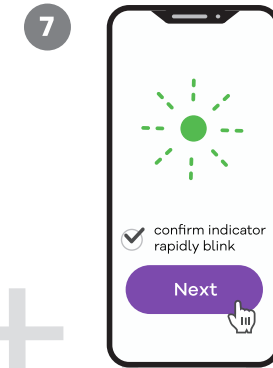

1 Climate
2 Humidifier (Wi-Fi)

If WiFi indicator is fast blinking (1x0.5sec) next step 7

1 Hold ON/OFF button 5sec to reset

2 Blinking 1x 0.5sec

For Your convenience we strongly recommend to rename your product. Please choose intuitive description