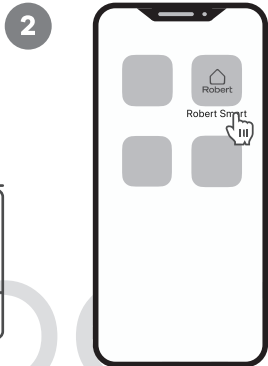

Connecting product

1 Turn device ON

Due to constant development, our App design and functionality might be different after updates. Please adjust accordingly or visit robertsmart.com (v01)

2 Add Device

1 Add Device
2 Add Device

1 Climate
2 Humidifier (Wi-Fi)

If WiFi indicator is fast blinking (1x0.5sec) next step 7

1 Hold ON/OFF button 5sec to reset

2 Blinking 1x 0.5sec

For Your convenience we strongly recommend to rename your product. Please choose intuitive description