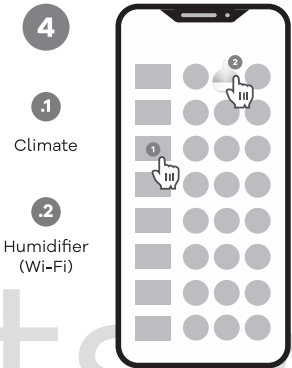

Connecting product

1 Turn device ON

Due to constant development, our App design and functionality might be different after updates. Please adjust accordingly or visit robertsmart.com (v01)

2 Add Device

1 Add Device
2 Add Device

1 Climate
2 Humidifier (Wi-Fi)

If WiFi indicator is fast blinking (1x0.5sec) next step 7

1 Hold ON/OFF button 5sec to reset

2 Blinking 1x 0.5sec

For Your convenience we strongly recommend to rename your product. Please choose intuitive description