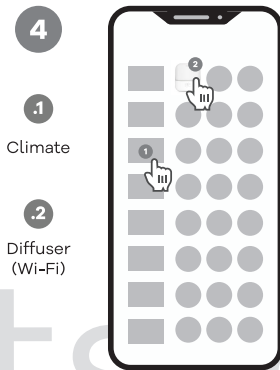

Connecting product

Turn device ON

Due to constant development, our App design and functionality might be different after updates. Please adjust accordingly or visit robertsmart.com (v01)

For Your convenience we strongly recommend to rename your product. Please choose intuitive description