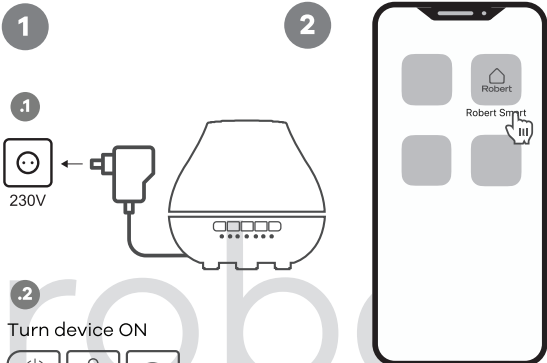

Connecting product

Turn device ON

Due to constant development, our App design and functionality might be different after updates. Please adjust accordingly or visit robertsmart.com (v01)

For Your convenience we strongly recommend to rename your product. Please choose intuitive description