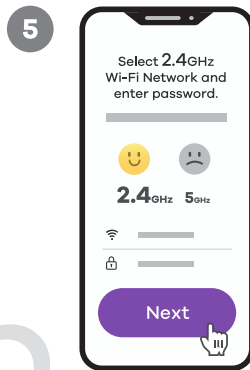

Connecting product

Turn device ON

Due to constant development, our App design and functionality might be different after updates. Please adjust accordingly or visit robertsmart.com (v01)

For Your convenience we strongly recommend to rename your product. Please choose intuitive description