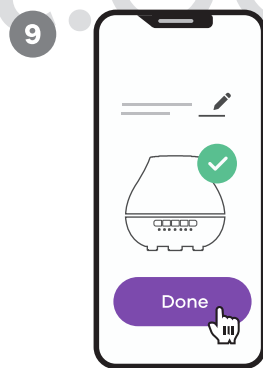

Connecting product

Turn device ON

Due to constant development, our App design and functionality might be different after updates. Please adjust accordingly or visit robertsmart.com (v01)

For Your convenience we strongly recommend to rename your product. Please choose intuitive description