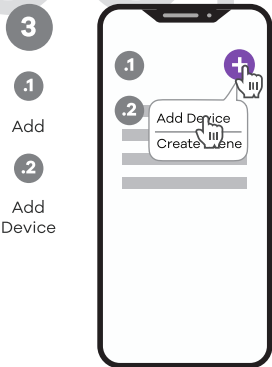

Connecting product

Turn device ON

Due to constant development, our App design and functionality might be different after updates. Please adjust accordingly or visit robertsmart.com (v01)

For Your convenience we strongly recommend to rename your product. Please choose intuitive description