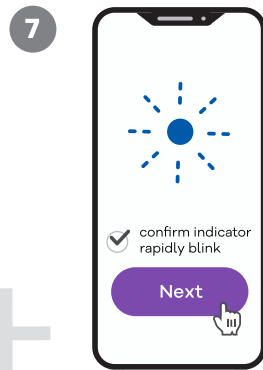

Connecting product

Turn device ON

Due to constant development, our App design and functionality might be different after updates. Please adjust accordingly or visit robertsmart.com (v01)

For Your convenience we strongly recommend to rename your product. Please choose intuitive description