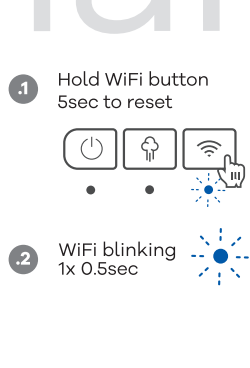

Connecting product

Turn device ON

Due to constant development, our App design and functionality might be different after updates. Please adjust accordingly or visit robertsmart.com (v01)

For Your convenience we strongly recommend to rename your product. Please choose intuitive description