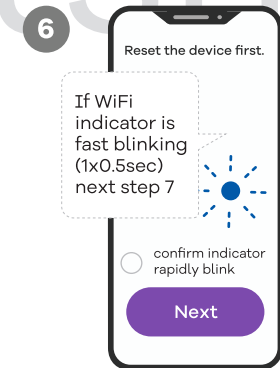

Connecting product

Turn device ON

Due to constant development, our App design and functionality might be different after updates. Please adjust accordingly or visit robertsmart.com (v01)

For Your convenience we strongly recommend to rename your product. Please choose intuitive description