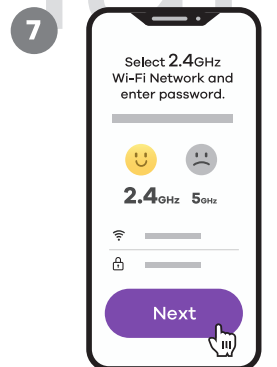

Connecting product

Due to constant development, our App design and functionality might be different after updates. Please adjust accordingly or visit robertsmart.com (5035052 v02)

For Your convenience we strongly recommend to rename your product. Please choose intuitive description