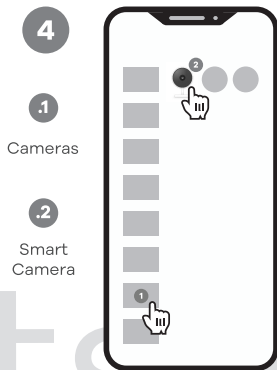

Connecting product

Due to constant development, our App design and functionality might be different after updates. Please adjust accordingly or visit robertsmart.com (5035052 v02)

For Your convenience we strongly recommend to rename your product. Please choose intuitive description