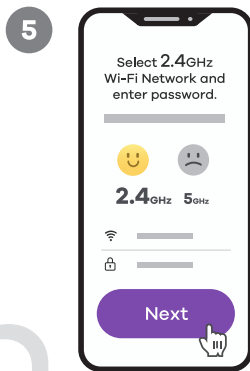

Connecting product

Due to constant development, our App design and functionality might be different after updates. Please adjust accordingly or visit robertsmart.com (4815526 v01)

For Your convenience we strongly recommend to rename your product. Please choose intuitive description