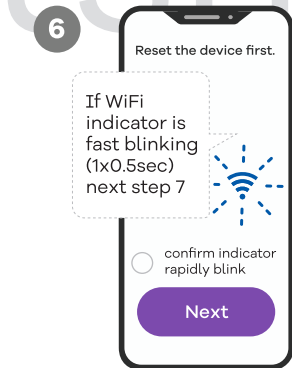

Connecting product

Due to constant development, our App design and functionality might be different after updates. Please adjust accordingly or visit robertsmart.com (4815526 v01)

For Your convenience we strongly recommend to rename your product. Please choose intuitive description