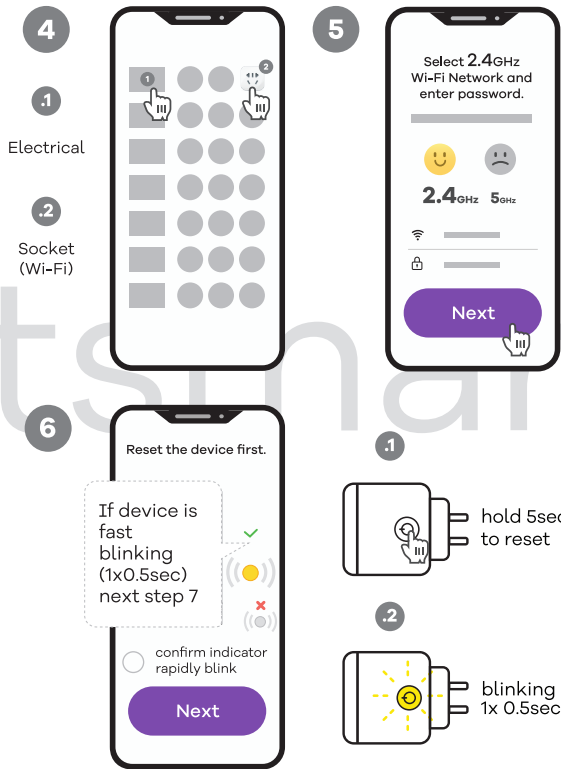

Connecting product

Due to constant development, our App design and functionality might be different after updates. Please adjust accordingly or visit robertsmart.com (v01)

1

2
Electrical
Socket
(Wi-Fi)

6

7