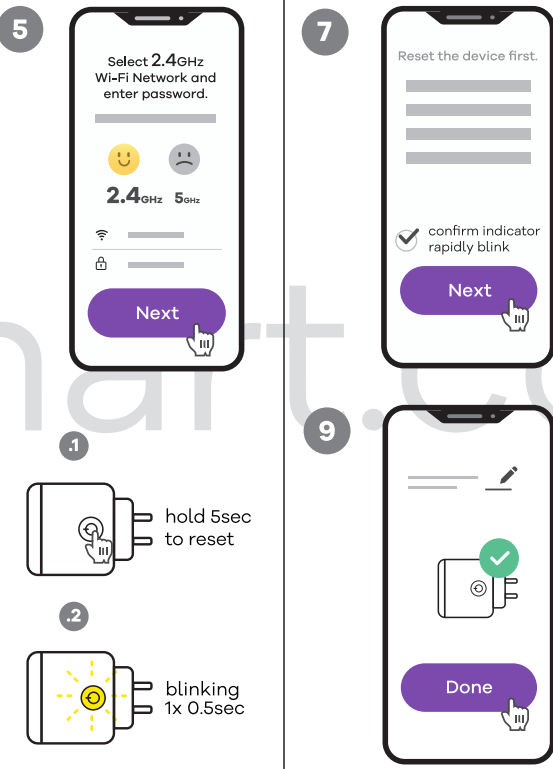

Connecting product

Due to constant development, our App design and functionality might be different after updates. Please adjust accordingly or visit robertsmart.com (v01)

1

2
Electrical
Socket
(Wi-Fi)

6

7