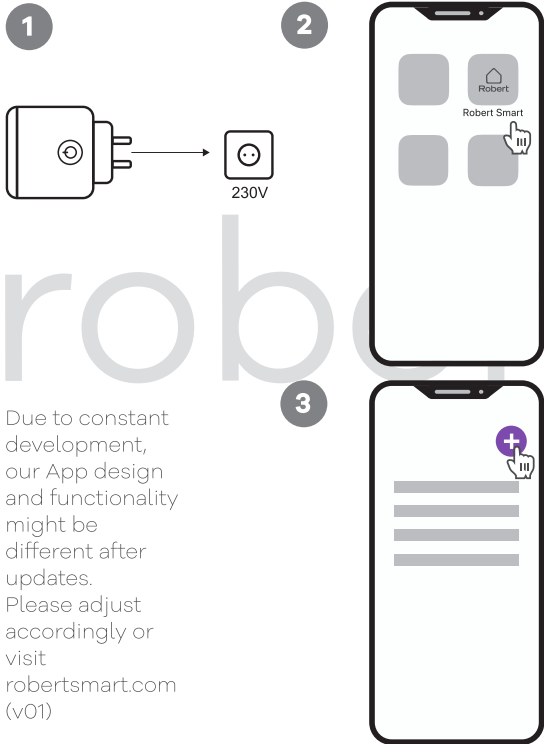

Connecting product

Due to constant development, our App design and functionality might be different after updates. Please adjust accordingly or visit robertsmart.com (v01)

1

2
Electrical
Socket
(Wi-Fi)

6

7