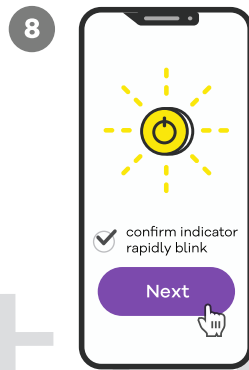

Connecting product

Due to constant development, our App design and functionality might be different after updates. Please adjust accordingly or visit robertsmart.com (v01)

(!) ALL other cases, reset device, choosing no-flashing option (next step 7)