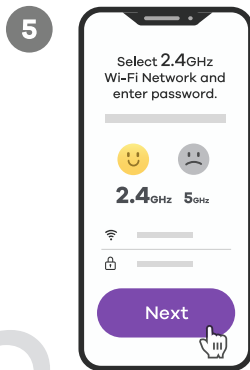

Connecting product

Due to constant development, our App design and functionality might be different after updates. Please adjust accordingly or visit robertsmart.com (v01)

(!) ALL other cases, reset device, choosing no-flashing option (next step 7)