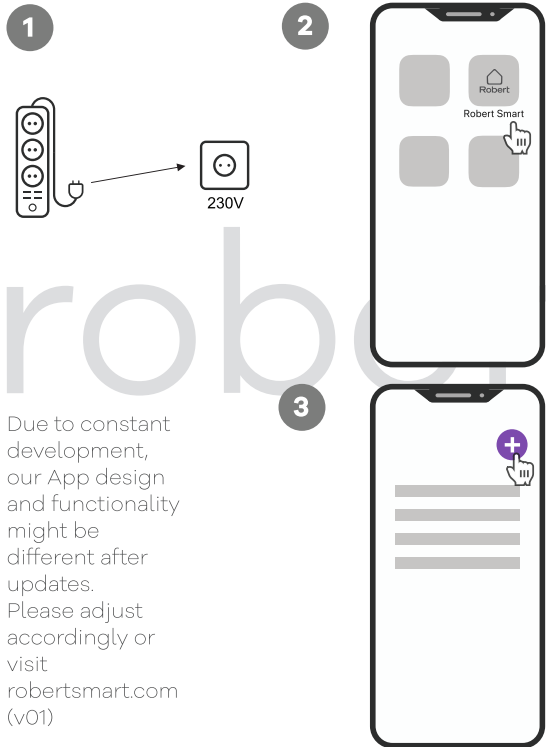

Connecting product

Due to constant development, our App design and functionality might be different after updates. Please adjust accordingly or visit robertsmart.com (v01)

(!) ALL other cases, reset device, choosing no-flashing option (next step 7)