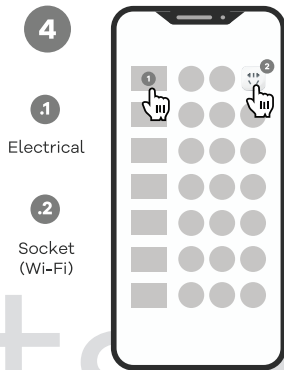

Connecting product

Due to constant development, our App design and functionality might be different after updates. Please adjust accordingly or visit robertsmart.com (v01)

(!) ALL other cases, reset device, choosing no-flashing option (next step 7)