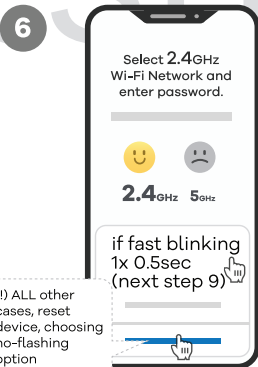

Connecting product

Due to constant development, our App design and functionality might be different after updates. Please adjust accordingly or visit robertsmart.com (v01)

(!) ALL other cases, reset device, choosing no-flashing option (next step 7)