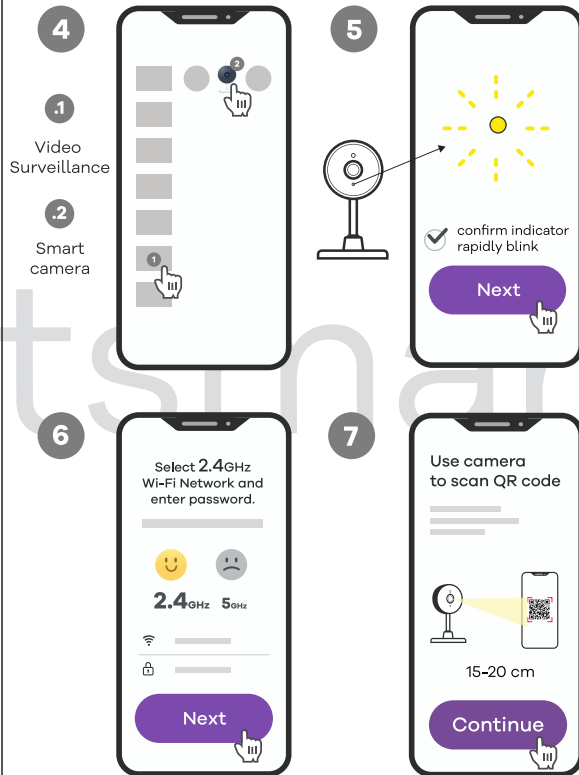

Connecting product

Due to constant development, our App design and functionality might be different after updates. Please adjust accordingly or visit robertsmart.com (v02)

For Your convenience we strongly recommend to rename your product. Please choose intuitive description