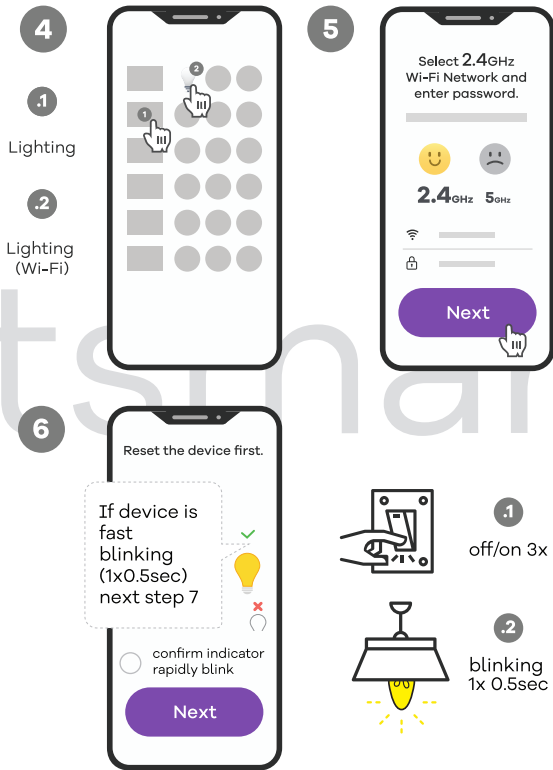

Connecting product

Due to constant development, our App design and functionality might be different after updates. Please adjust accordingly or visit robertsmart.com (v02)

 For Your convenience we strongly recommend to rename your product. Please choose intuitive description