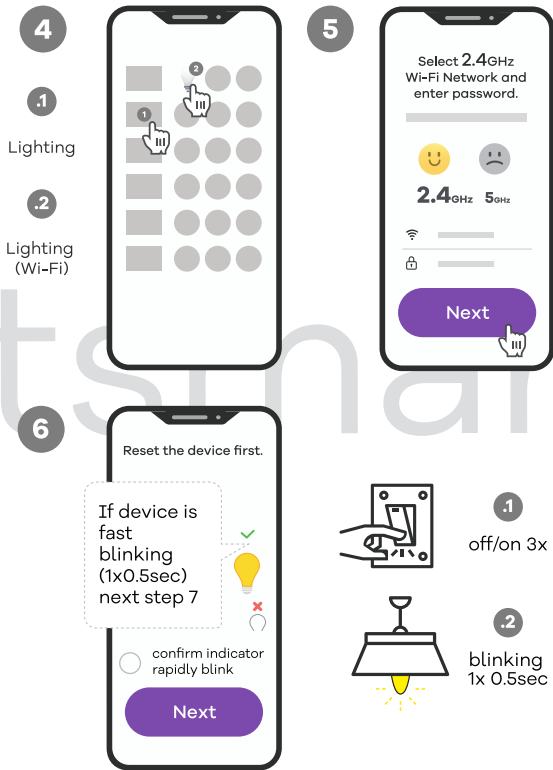

Connecting product

Due to constant development, our App design and functionality might be different after updates. Please adjust accordingly or visit robertsmart.com (v02)

For Your convenience we strongly recommend to rename your product. Please choose intuitive description