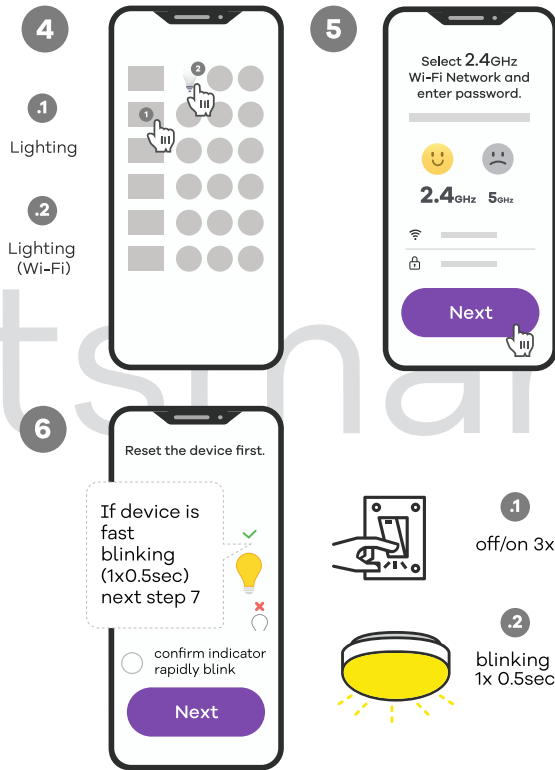

# Connecting product

Due to constant development, our App design and functionality might be different after updates. Please adjust accordingly or visit [robertsmart.com](http://robertsmart.com) (v02)

 For Your convenience we strongly recommend to rename your product. Please choose intuitive description