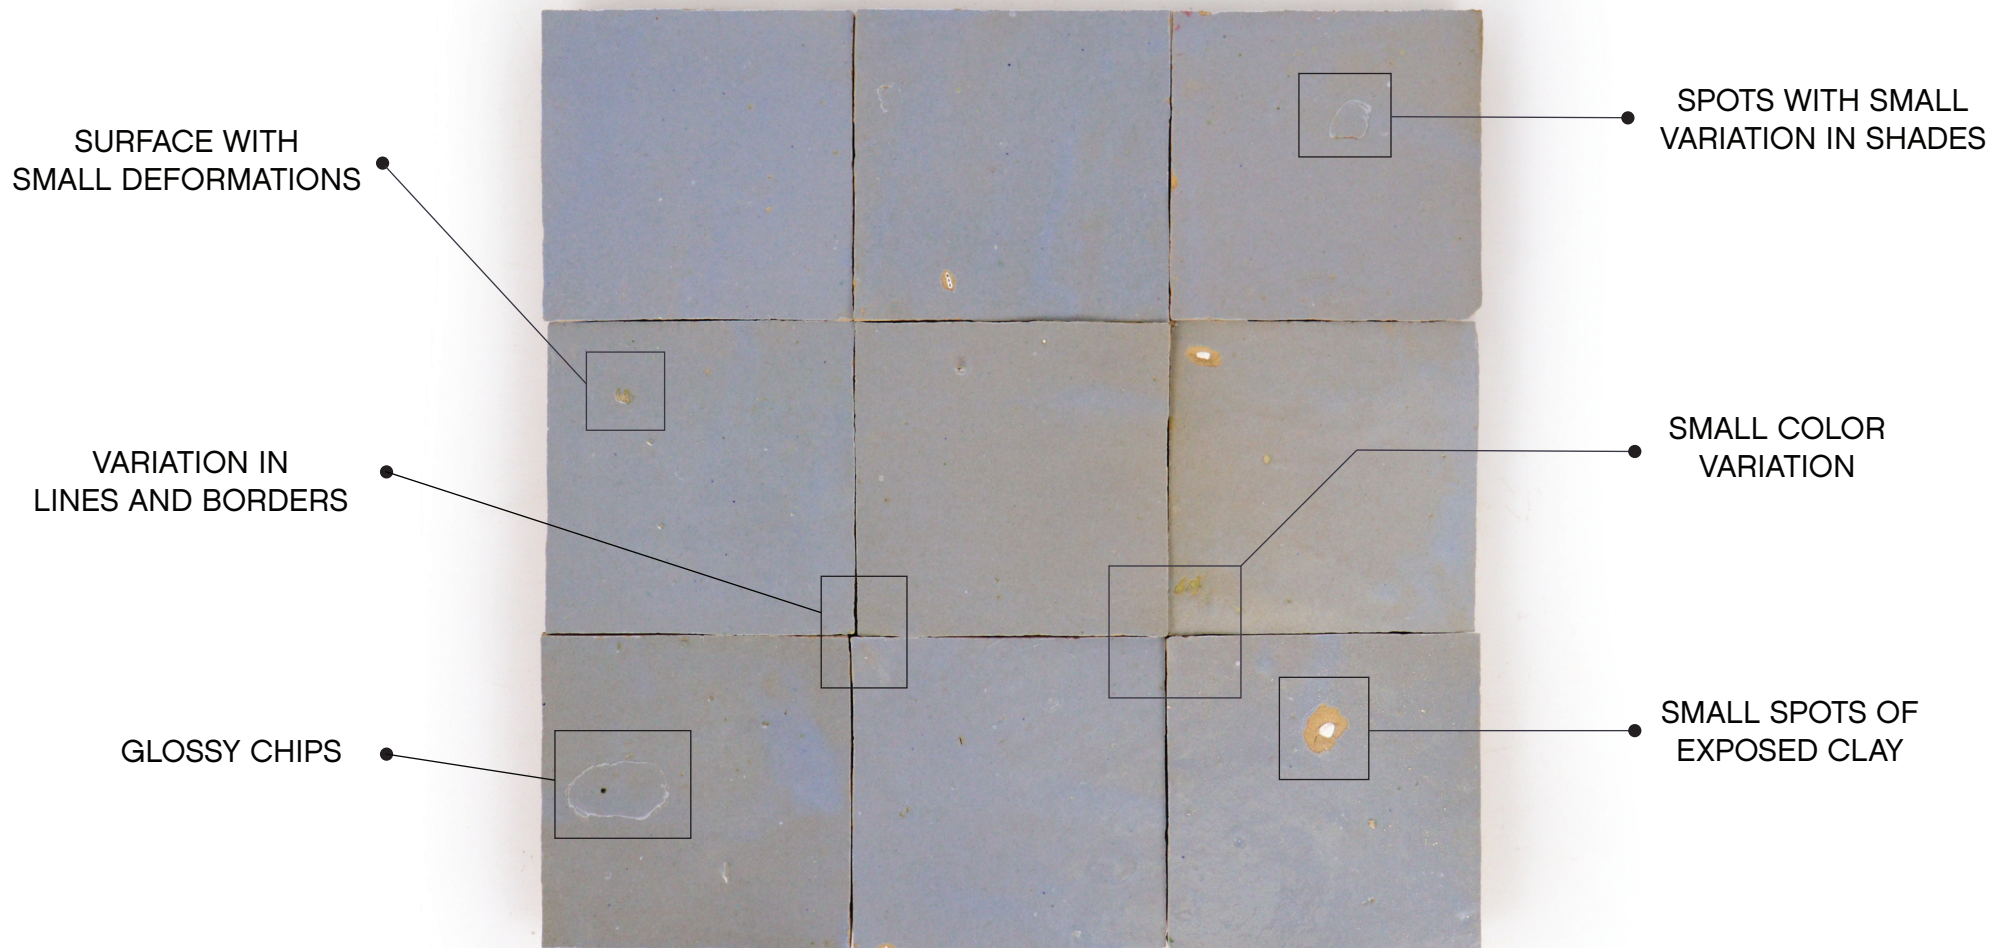

Zellige 4x4

WHAT TO EXPECT?

Shown below are not defects, they are common characteristics in some of the tiles Zellige 4x4. Those are subject to variations in color, shade, size, surface texture and finish. Prior to installation, installer must blend tiles from several different boxes to achieve an even distribution of color range.

Zellige 4x4

WHAT TO EXPECT?

The shapes of Zellige are irregular, as they are handmade, it is normal to have differences in each piece of tile.

SIDE

BACK

FRONT