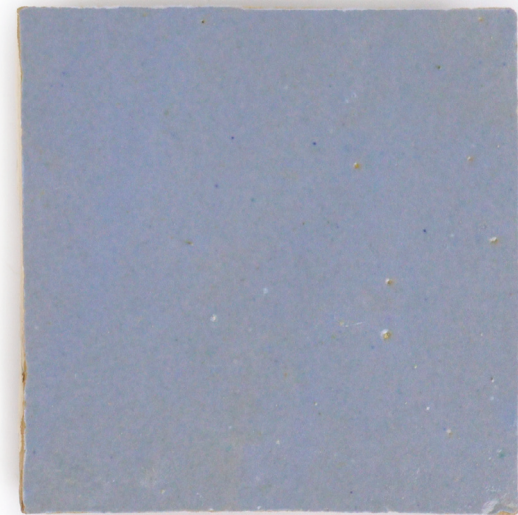

Zellige 4x4

WHAT TO EXPECT?

Shown below are not defects, they are common characteristics in some of the tiles Zellige 4x4. Those are subject to variations in color, shade, size, surface texture and finish. Prior to installation, installer must blend tiles from several different boxes to achieve an even distribution of color range.

Zellige 4x4

WHAT TO EXPECT?

The shapes of Zellige are irregular, as they are handmade, it is normal to have differences in each piece of tile.

SIDE

BACK

FRONT