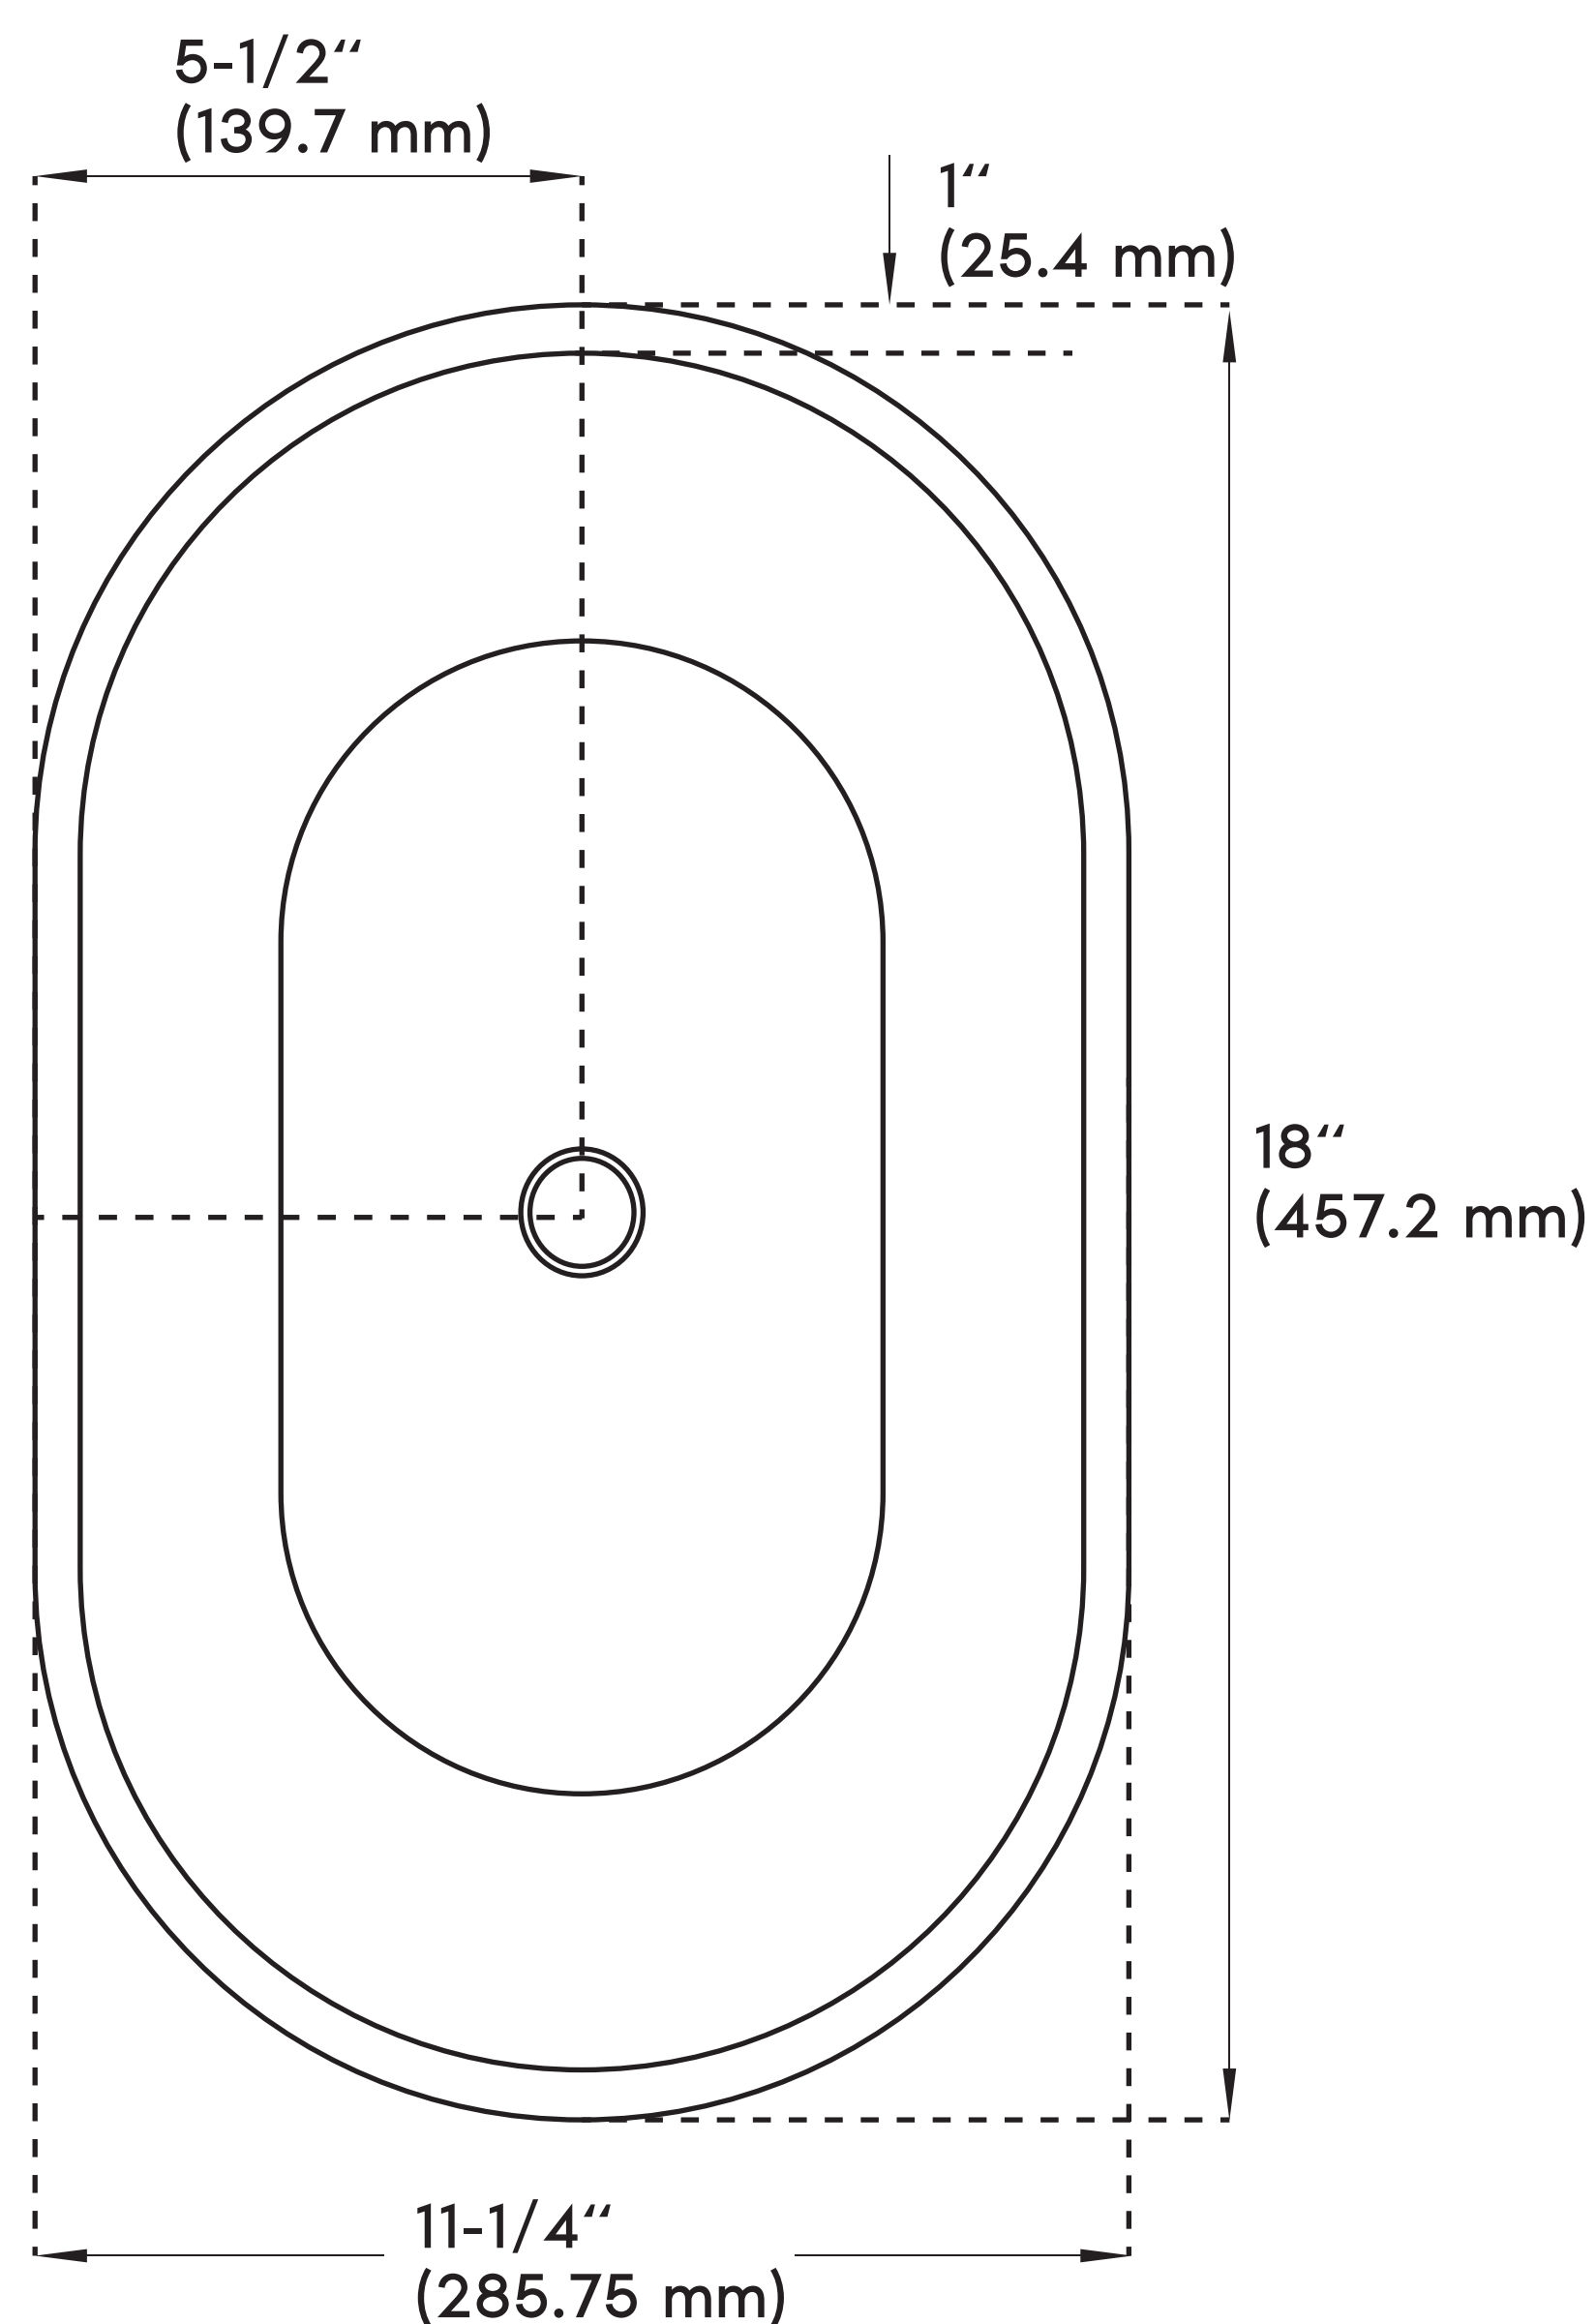

CEMENTO SINKS

OFF-WHITE GLAZED SINK TERRACOTTA SINK LI-MRTS-893

Technical Information

All product dimensions are nominal.

Sinks area: Length: 18" (457.2 mm)
Width: 11-1/4" (285.75 mm)
Height: 4-1/2" (114.3 mm)

Bowl area: Length: 15-3/4" (400 mm)
Width: 9-1/4" (234.95 mm)
Water depth: 4" (101.6 mm)
Drain hole: 1-3/4" (44.45 mm)

Color:

Notes

The Terracotta sinks series is produced from terracotta, a natural stone, dimensions may vary. If you would like more detailed information about the product, please contact Cemento Collection.