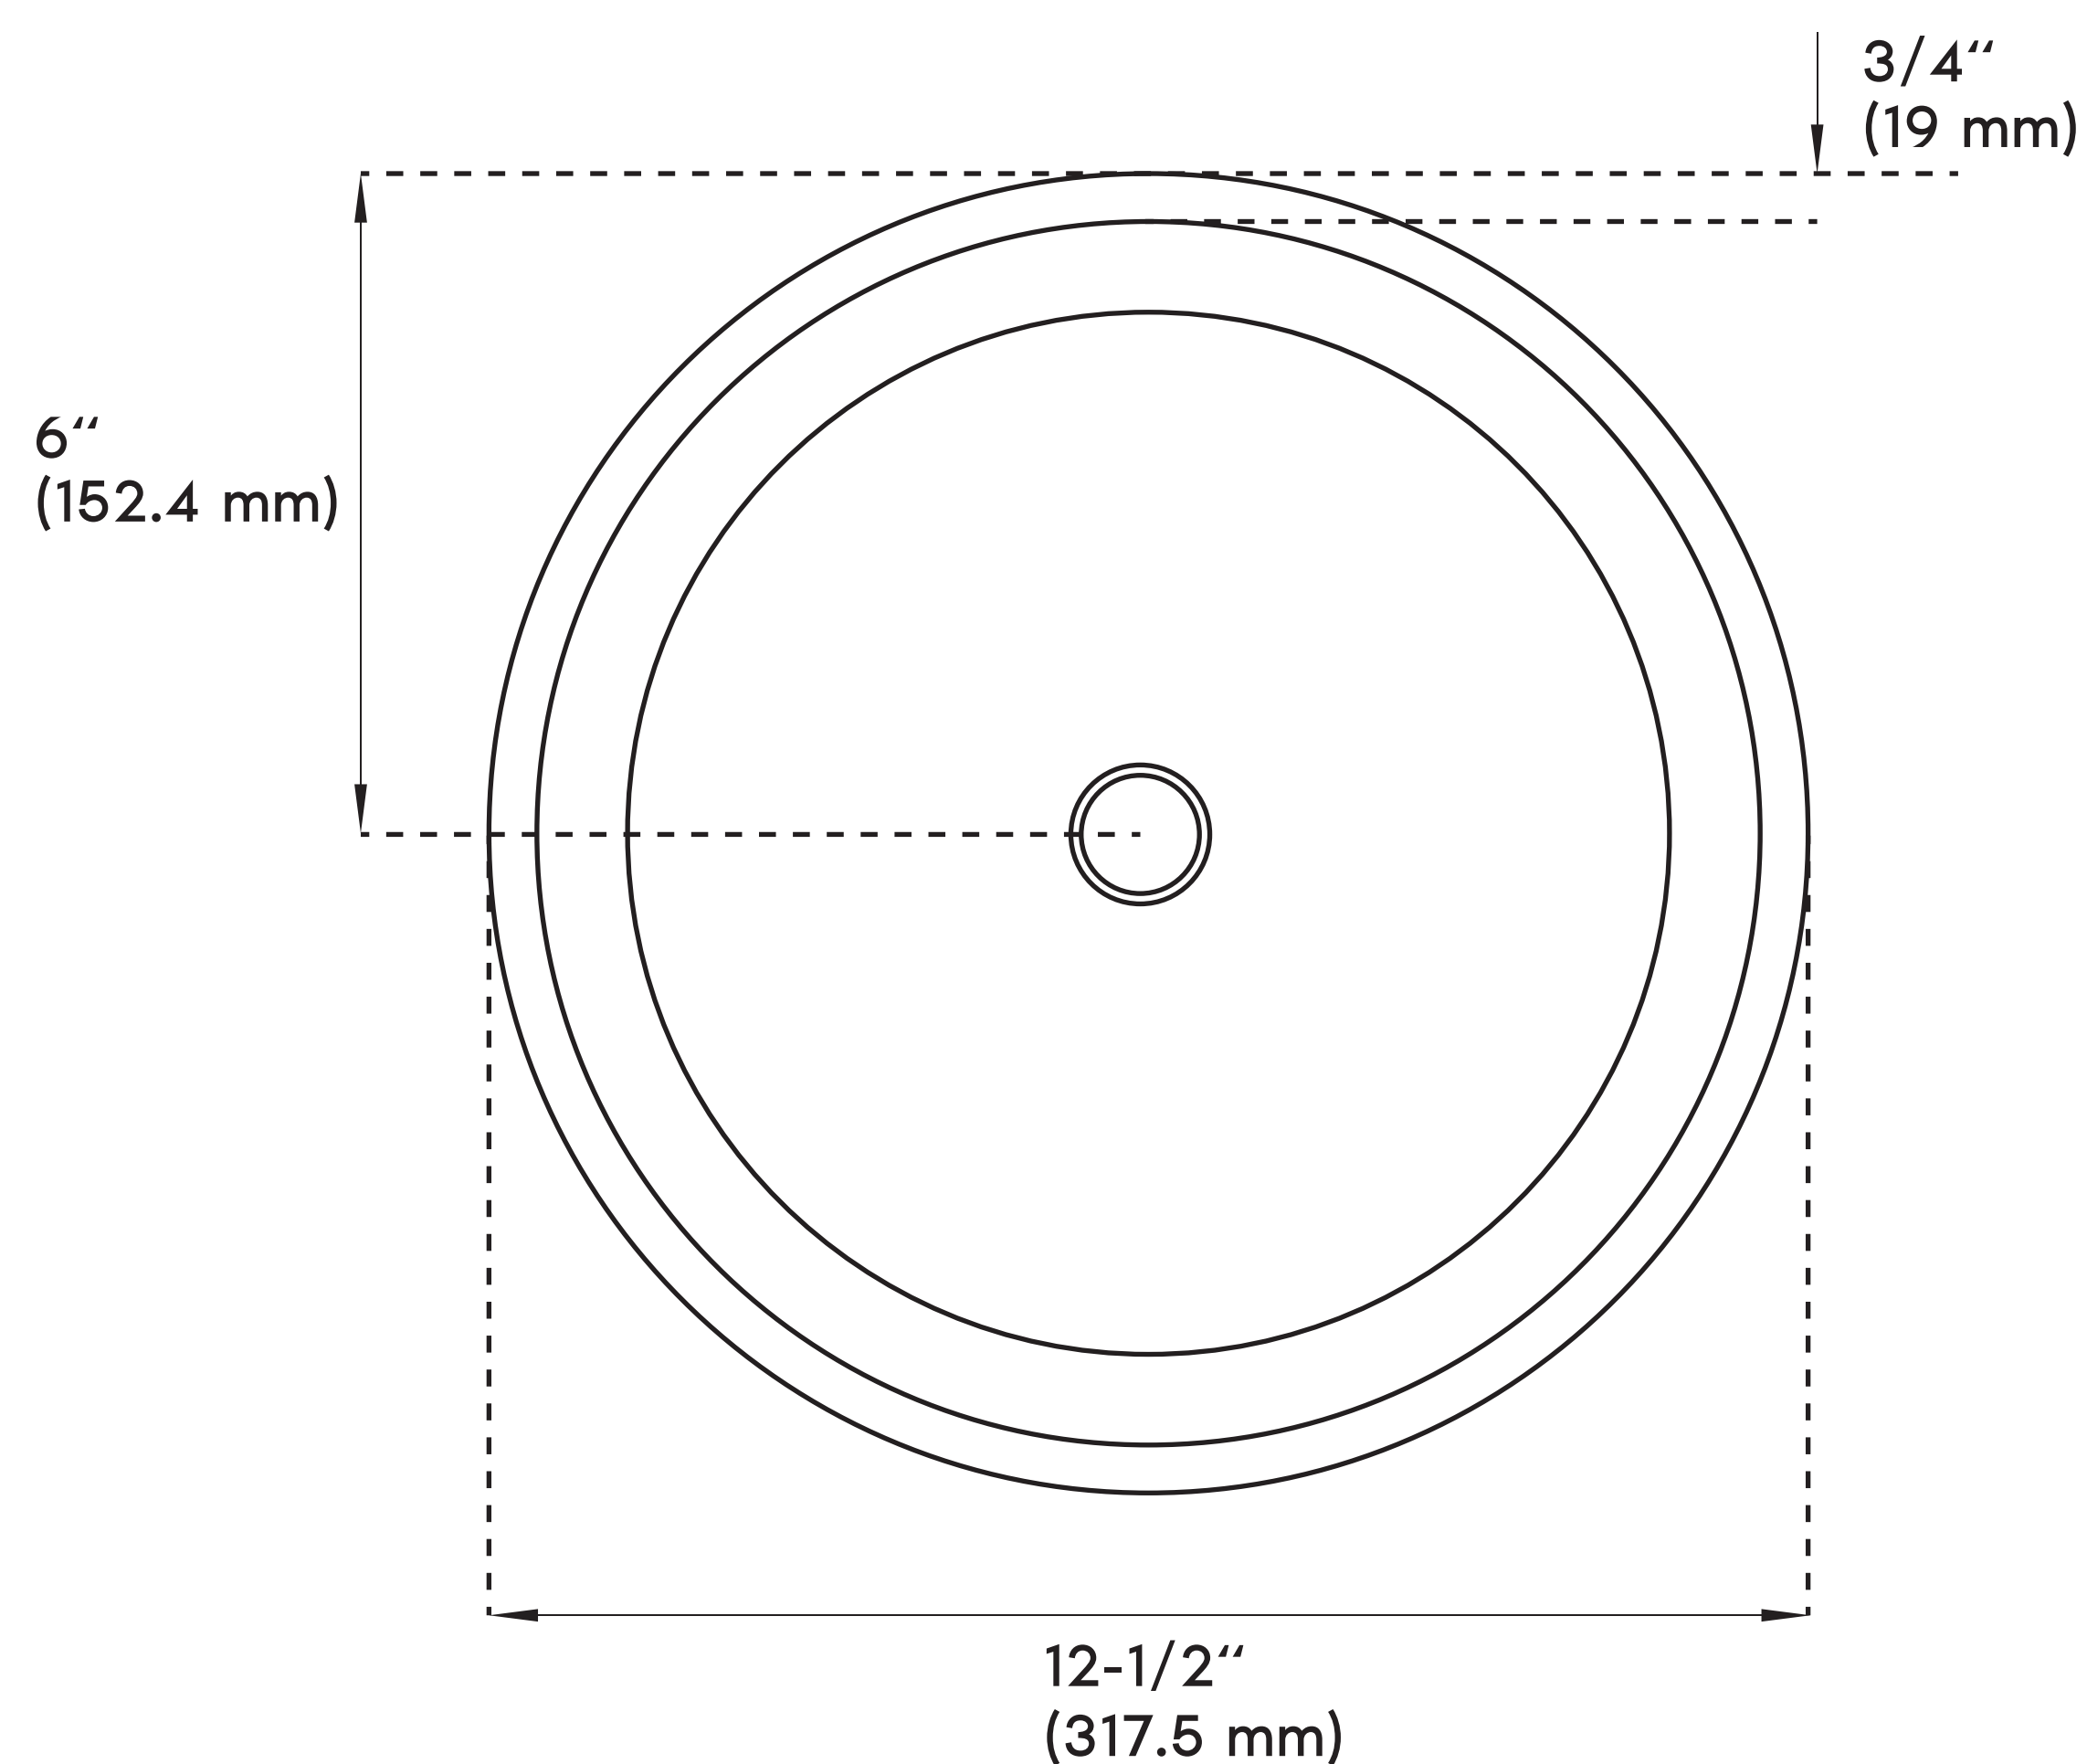

# CEMENTO SINKS

**BEIGE MAT SINK**  
**TERRACOTTA SINK**  
**LI-MRTS-891**

## Technical Information

All product dimensions are nominal.

Sinks area: Length: 12-1/2" (317.5 mm)  
Width: 12-1/2" (317.5 mm)  
Height: 5" (127 mm)

Bowl area: Length: 10-3/4" (273 mm)  
Width: 10-3/4" (273 mm)  
Water depth: 4" (101.6 mm)  
Drain hole: 1-3/4" (44 mm)