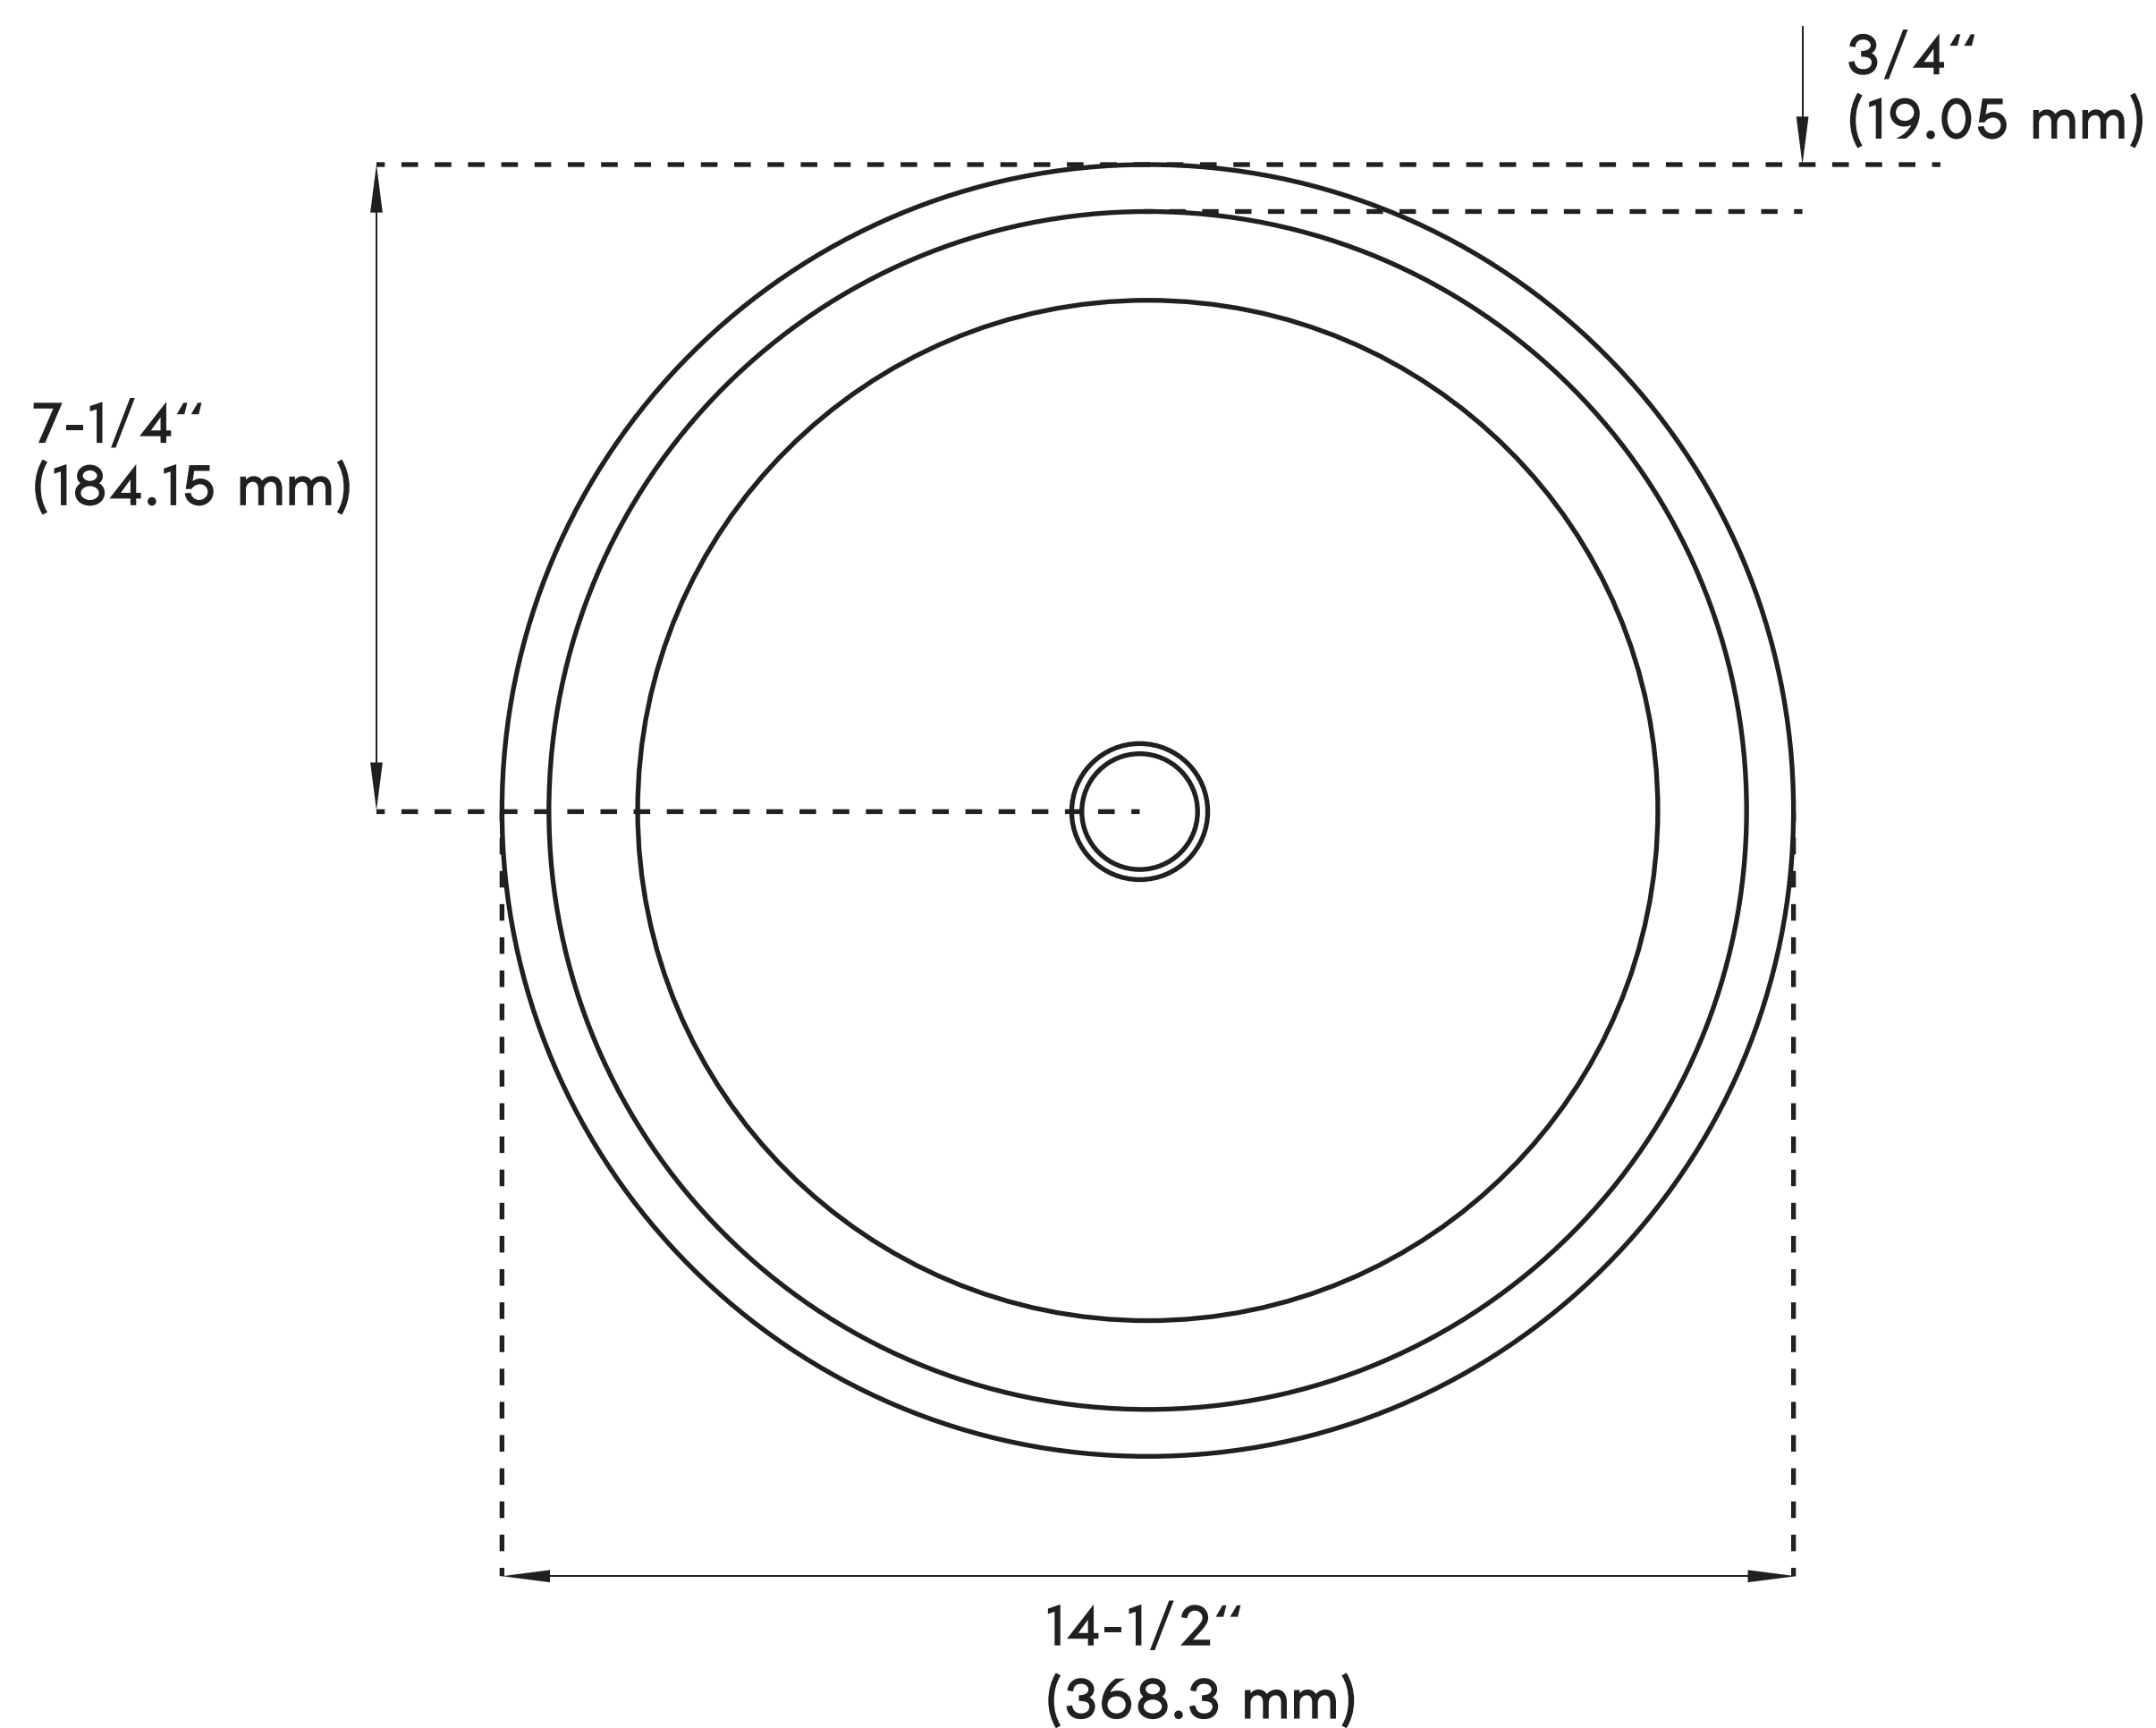

CEMENTO SINKS

AMALFI BLUE SINK TERRACOTTA SINK LI-MRTS-890

Technical Information

All product dimensions are nominal.

Sinks area: Length: 14-1/2" (368.3 mm)
Width: 14-1/2" (368.3 mm)
Height: 6" (152.4 mm)

Bowl area: Length: 12-3/4" (323.85 mm)
Width: 12-3/4" (323.85 mm)
Water depth: 5-1/4" (133.35 mm)
Drain hole: 1-7/8" (47.62 mm)

Color:

Notes

The Terracotta sinks series is produced from terracotta, a natural stone, dimensions may vary. If you would like more detailed information about the product, please contact Cemento Collection.