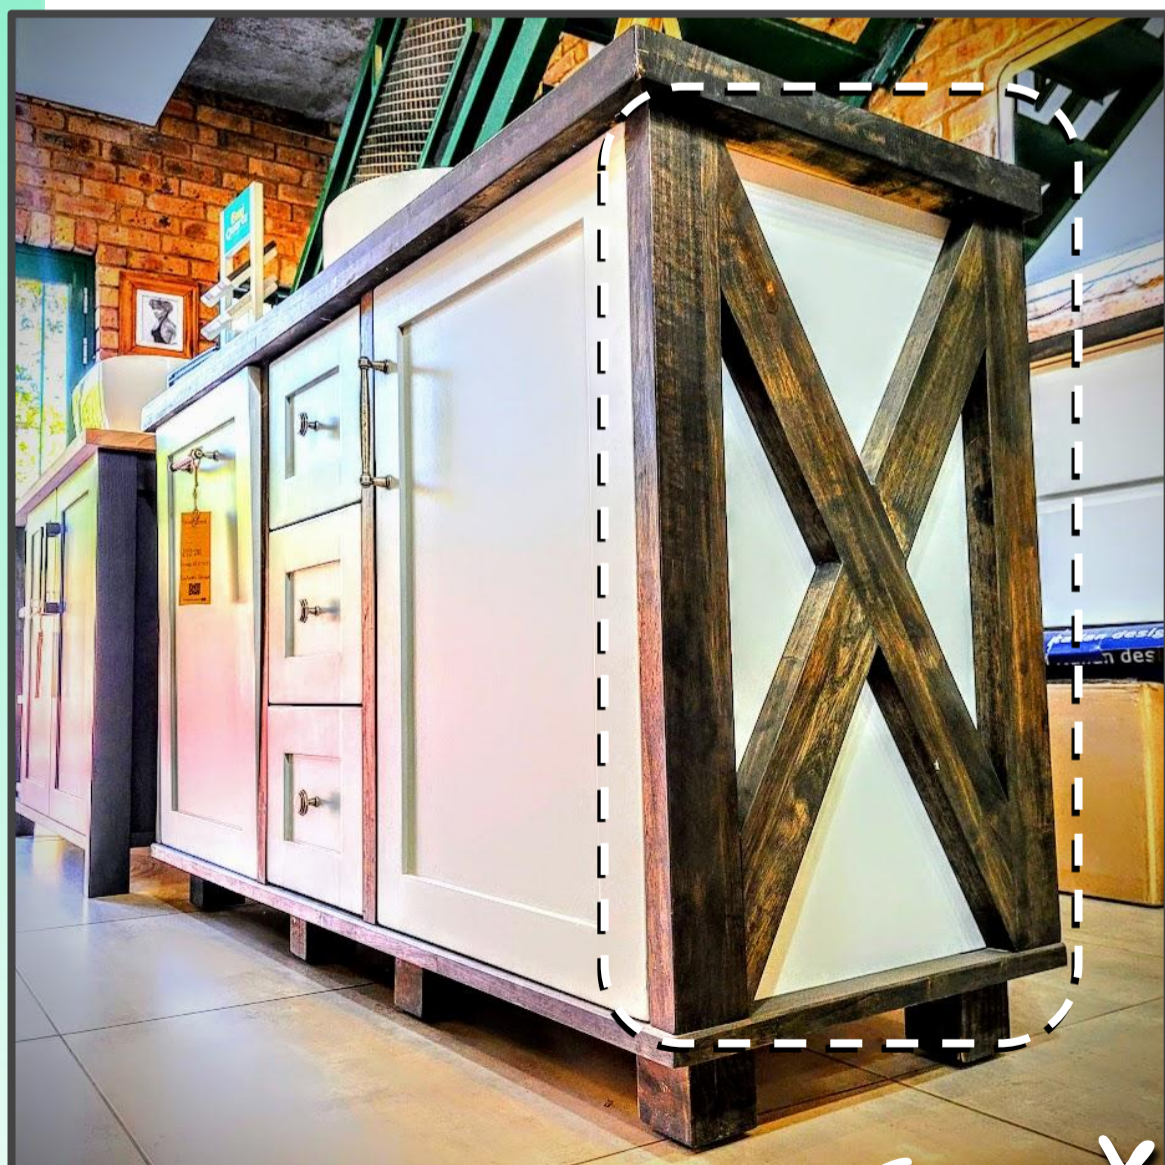

TLC Range
PRICELIST
AUGUST 2023

tlic.
Online

tliconline.co.za

Solid-X

A solid-X can be added to any floor unit.

Let us know where and how many X's you need in your kitchen.