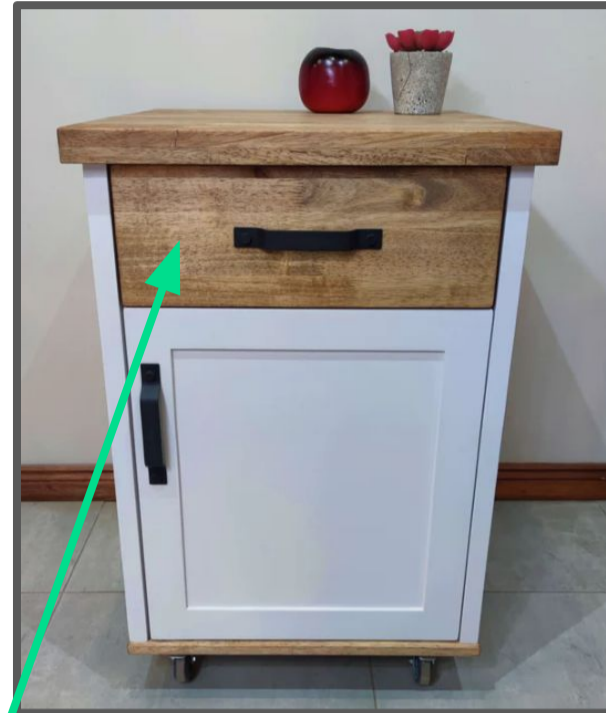

SINGLE DOOR WITH CUTLERY DRAWER

- 300 R 3,743.48
- 400 R 4,035.78
- 500 R 4,299.78
- 600 R 4,535.37

Enquire about solid wood drawer front / door costing