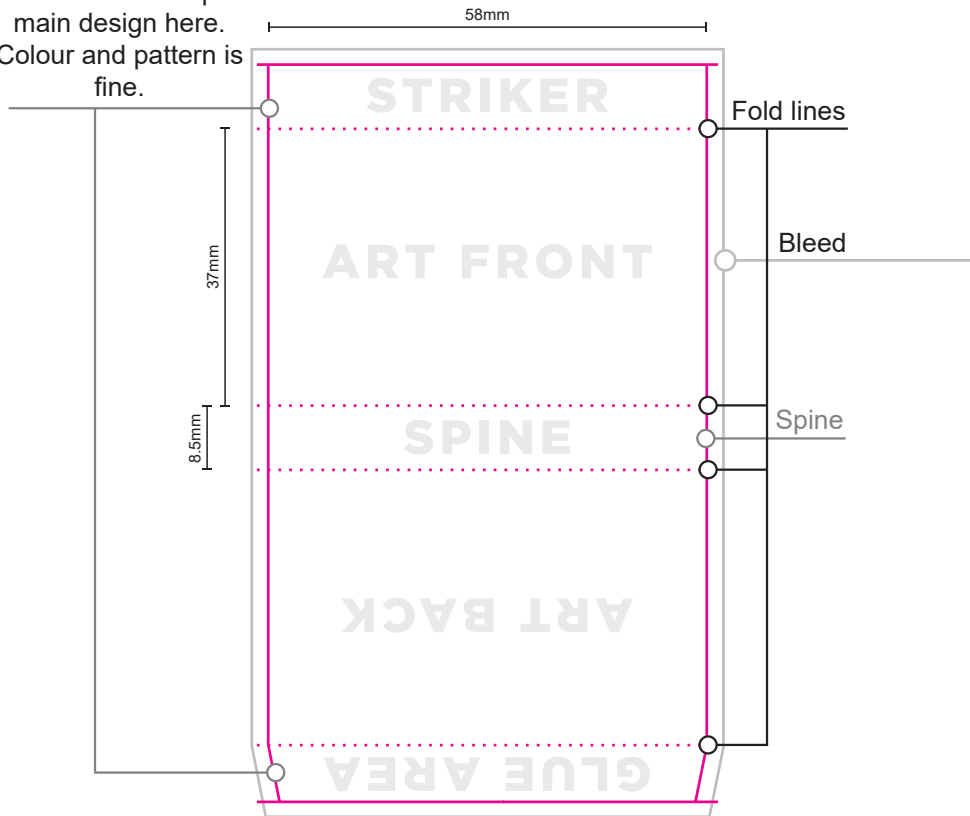

# COCREATIVE DESIGN 'STANDARD' MATCHBOX DIE

Fold area do not put  
main design here.  
Colour and pattern is  
fine.

● pink die line - Die line won't print

Note: The design wraps the front, back and one side/spine.  
The other side/spine has the 'striker' paper to light the matches.

All images to be embedded, fonts to be outlined. CMYK print. Upload this file when ordering or email over after with your order number.

For orders over 2000+ units only:

All areas within the pink die can be printed (including behind the striker paper).  
Pantone colours cost extra and are available on bulk orders 2000+ units only.