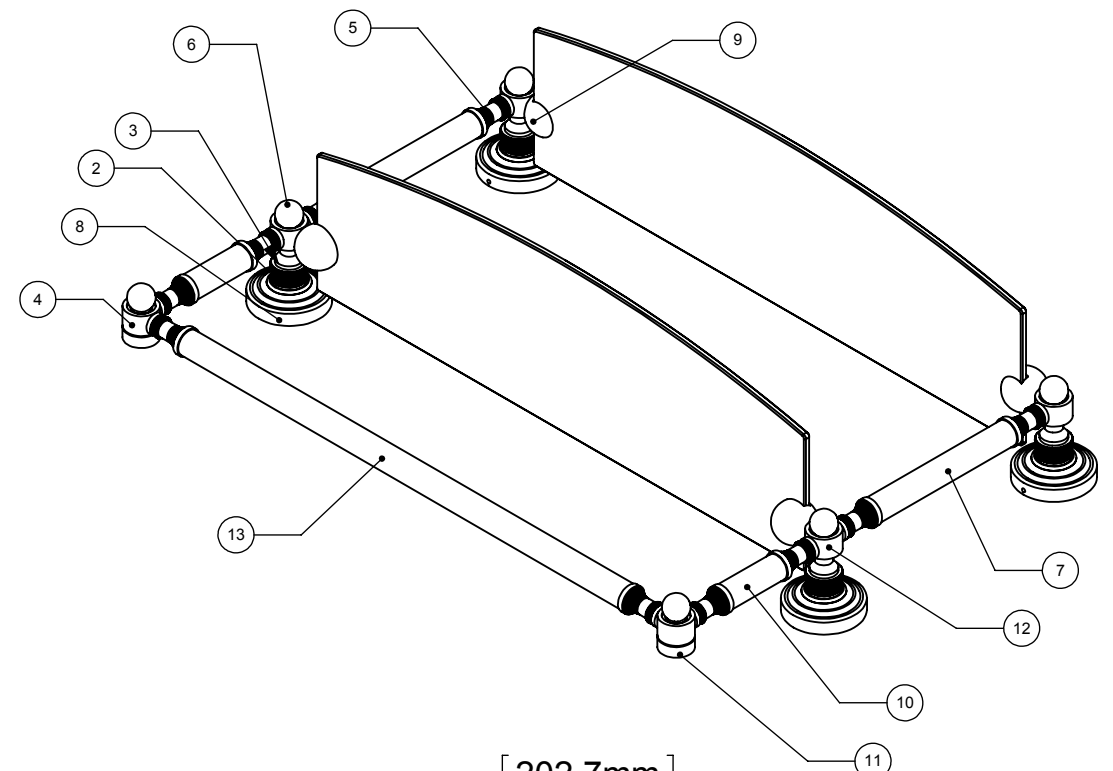

ITEM NO.	P/N	DESCRIPTION	QTY.
1	BPWV	BASE	2
2	NKSL-58	Support	4
3	NKSL-78	Neck	4
4	HB2T-1	HUB-2	4
5	NKSL-1.25	Neck	4
6	BL1T-34	End Ball	6
7	TU34-5	Connecting Tube	2
8	BLSH-1.25	Lock	4
9	GLBV-18	Glass	2
10	TU34-2	TUBE BOTTOM	2
11	CARD-1	END CAP	2
12	HB3T-1	HUB-3	2
13	TU34-16	BAR	1

UNLESS OTHERWISE STATED

.X	±.3mm
.XX	±.15mm
.XXX	±.008mm

COPYRIGHT © Allied Brass 2016

DRAWN	12/11/2016	I.M
CHECKED	12/11/2016	P.D
APPROVED	12/11/2016	R.A

MATERIAL: BRASS  
 DESCRIPTION: TWO TIERED GLASS SHELF WITH TOWEL BAR

FINISH	TBD
QUANTITY	TBD
DRAWING No.	REV
WP-34TB-18	0
SCALE	1:5
SHEET: 01	A4