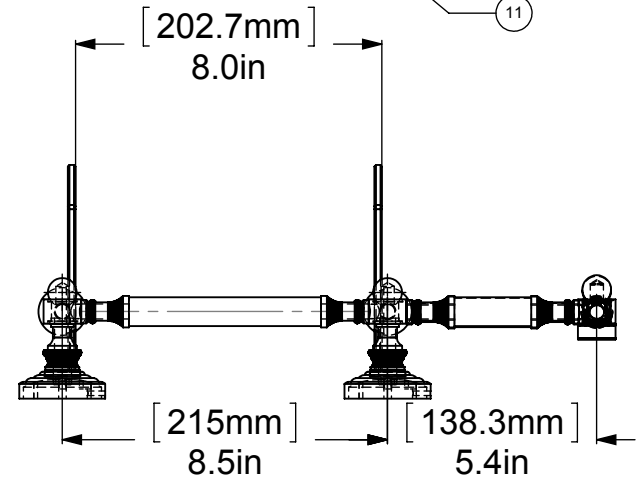

ITEM NO.	P/N	DESCRIPTION	QTY.
1	BPWV	BASE	2
2	NKSL-58	Support	4
3	NKSL-78	Neck	4
4	HB2T-1	HUB-2	4
5	NKSL-1.25	Neck	4
6	BL1T-34	End Ball	6
7	TU34-5	Connecting Tube	2
8	BLSH-1.25	Lock	4
9	GLBV-18	Glass	2
10	TU34-2	TUBE BOTTOM	2
11	CARD-1	END CAP	2
12	HB3T-1	HUB-3	2
13	TU34-16	BAR	1

UNLESS OTHERWISE STATED

.X	±.3mm
.XX	±.15mm
.XXX	±.008mm

COPYRIGHT © Allied Brass 2016

DRAWN	12/11/2016	I.M
CHECKED	12/11/2016	P.D
APPROVED	12/11/2016	R.A

MATERIAL: BRASS  
 DESCRIPTION: TWO TIERED GLASS SHELF WITH TOWEL BAR

FINISH	TBD
QUANTITY	TBD
DRAWING No.	REV
WP-34TB-18	0
SCALE	1:5
SHEET: 01	A4