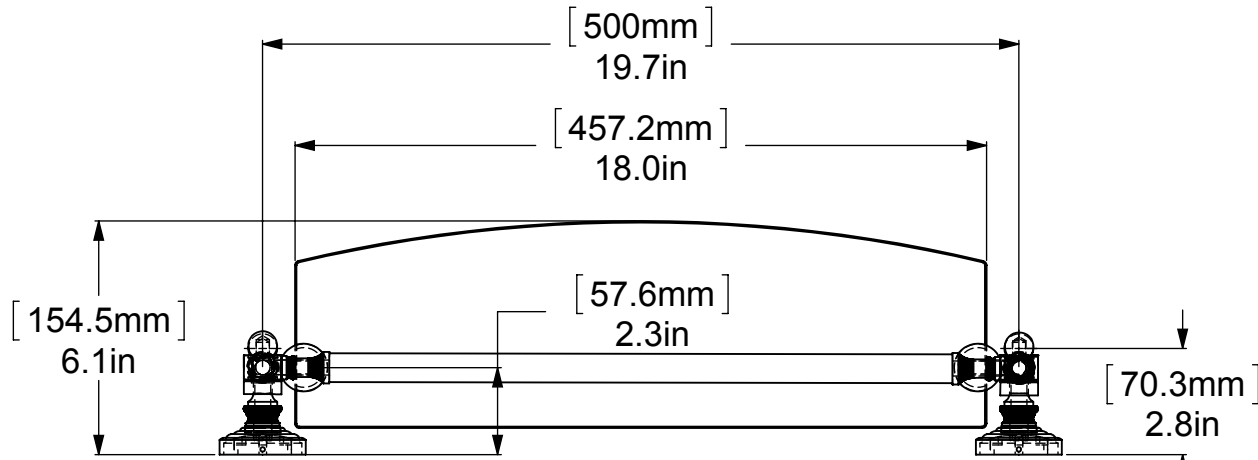

ITEM NO.	P/N	DESCRIPTION	QTY.
1	BPWV	BASE	2
2	NKSL-58	Support	4
3	NKSL-78	Neck	4
4	HB2T-1	HUB-2	4
5	NKSL-1.25	Neck	4
6	BL1T-34	End Ball	6
7	TU34-5	Connecting Tube	2
8	BLSH-1.25	Lock	4
9	GLBV-18	Glass	2
10	TU34-2	TUBE BOTTOM	2
11	CARD-1	END CAP	2
12	HB3T-1	HUB-3	2
13	TU34-16	BAR	1

UNLESS OTHERWISE STATED

.X	±.3mm
.XX	±.15mm
.XXX	±.008mm

COPYRIGHT © Allied Brass 2016

DRAWN	12/11/2016	I.M
CHECKED	12/11/2016	P.D
APPROVED	12/11/2016	R.A

MATERIAL: BRASS  
 DESCRIPTION: TWO TIERED GLASS SHELF WITH TOWEL BAR

FINISH	TBD
QUANTITY	TBD
DRAWING No.	REV
WP-34TB-18	0
SCALE	1:5
SHEET: 01	A4