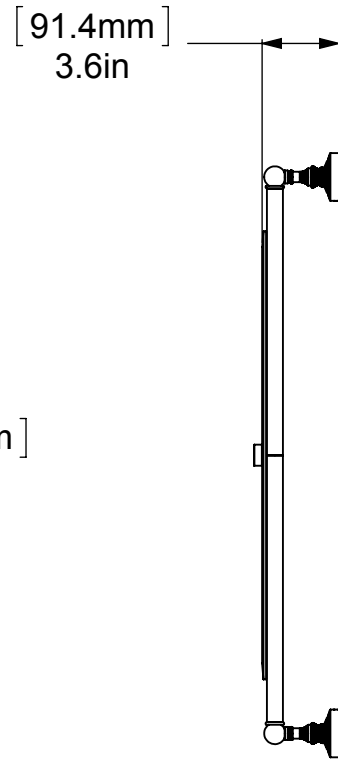

ITEM NO.	P/N	Description	QTY.
1	BPWV	BACKPLATE	4
2	NKSL-58	SUPPORT	4
3	NKSL-1.25	NECK	4
4	BL2T-1	HUB	4
5	CRRD-34	CHECK RING	4
6	MRRT-93	MIRROR	1
7	TU34-25	TUBE	2
8	CARD-1	LOCK	2

UNLESS OTHERWISE STATED

.X	±.3mm
.XX	±.15mm
.XXX	±.008mm

COPYRIGHT © Allied Brass 2017

THIRD ANGLE PROJECTION

DRAWN	4/7/2017	I.M	MATERIAL:	BRASS	FINISH	TBD
CHECKED	4/7/2017	P.D	DESCRIPTION:		QUANTITY	TBD
APPROVED	4/7/2017	R.A	Waverly Carlo Collection Rectangular Frameless Rail Mounted Mirror		DRAWING No.	REV
					WP-27-93	0
				SCALE	1:9	SHEET: 01 A4