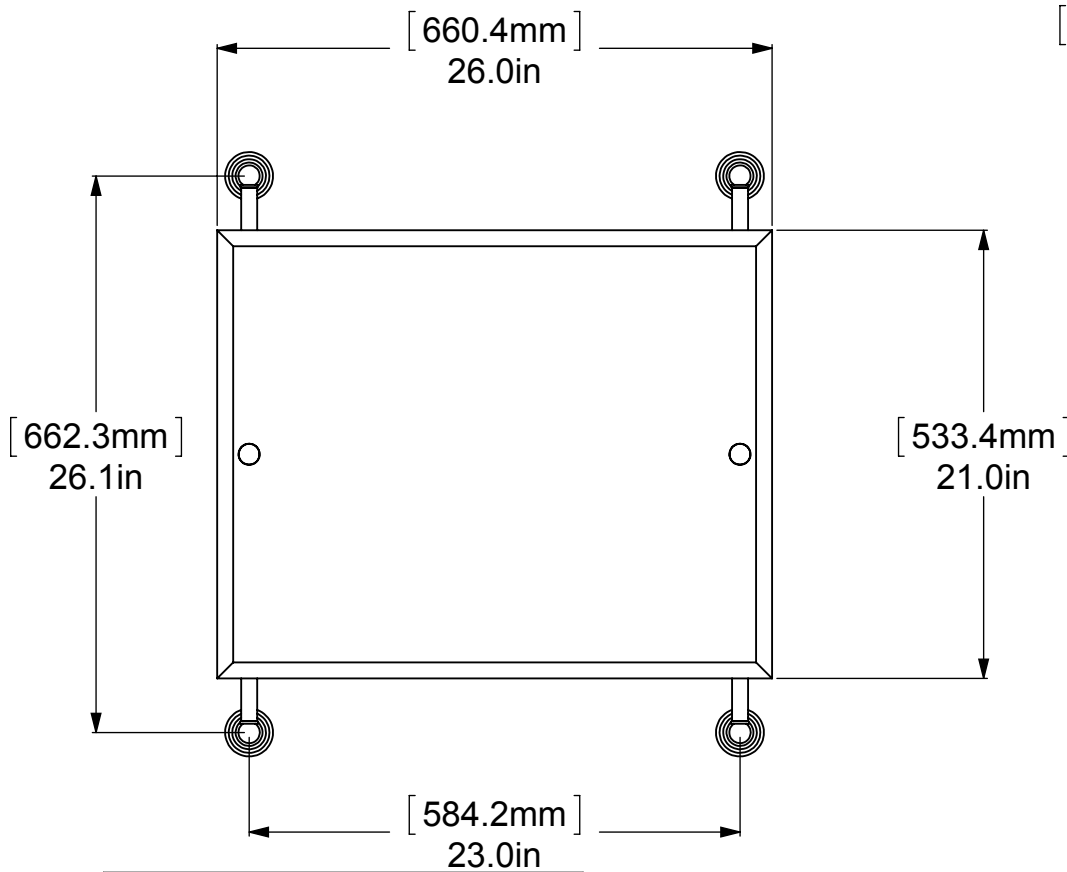

ITEM NO.	P/N	Description	QTY.
1	BPWV	BACKPLATE	4
2	NKSL-58	SUPPORT	4
3	NKSL-1.25	NECK	4
4	BL2T-1	HUB	4
5	CRRD-34	CHECK RING	4
6	MRRT-93	MIRROR	1
7	TU34-25	TUBE	2
8	CARD-1	LOCK	2

UNLESS OTHERWISE STATED

.X	±.3mm
.XX	±.15mm
.XXX	±.008mm

COPYRIGHT © Allied Brass 2017

THIRD ANGLE PROJECTION

DRAWN	4/7/2017	I.M	MATERIAL:	BRASS	FINISH	TBD
CHECKED	4/7/2017	P.D	DESCRIPTION:		QUANTITY	TBD
APPROVED	4/7/2017	R.A	Waverly Carlo Collection Rectangular Frameless Rail Mounted Mirror		DRAWING No.	REV
					WP-27-93	0
				SCALE	1:9	SHEET: 01 A4