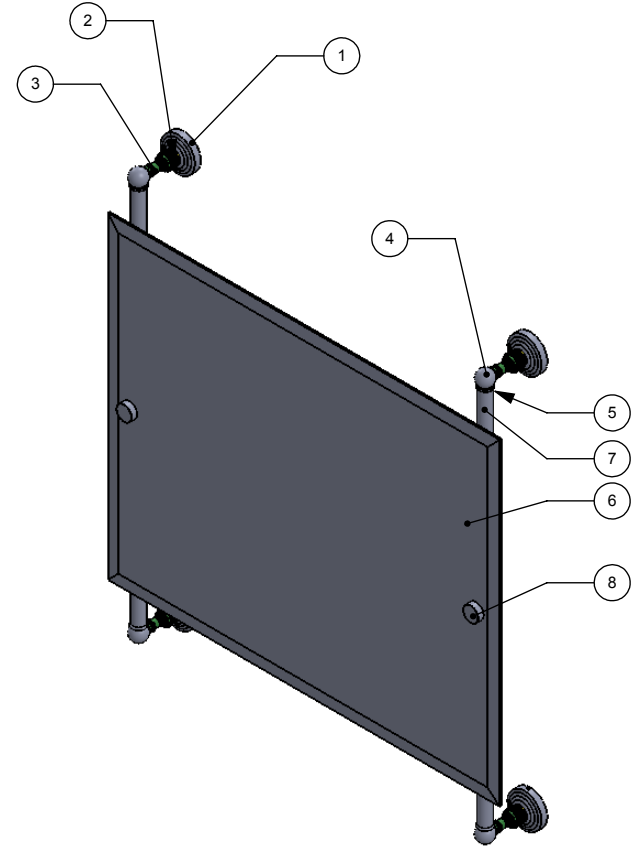

ITEM NO.	P/N	Description	QTY.
1	BPWV	BACKPLATE	4
2	NKSL-58	SUPPORT	4
3	NKSL-1.25	NECK	4
4	BL2T-1	HUB	4
5	CRRD-34	CHECK RING	4
6	MRRT-93	MIRROR	1
7	TU34-25	TUBE	2
8	CARD-1	LOCK	2

UNLESS OTHERWISE STATED

.X	±.3mm
.XX	±.15mm
.XXX	±.008mm

COPYRIGHT © Allied Brass 2017

THIRD ANGLE PROJECTION

DRAWN	4/7/2017	I.M	MATERIAL:	BRASS	FINISH	TBD
CHECKED	4/7/2017	P.D	DESCRIPTION:		QUANTITY	TBD
APPROVED	4/7/2017	R.A	Waverly Carlo Collection Rectangular Frameless Rail Mounted Mirror		DRAWING No.	REV
					WP-27-93	0
				SCALE	1:9	SHEET: 01 A4