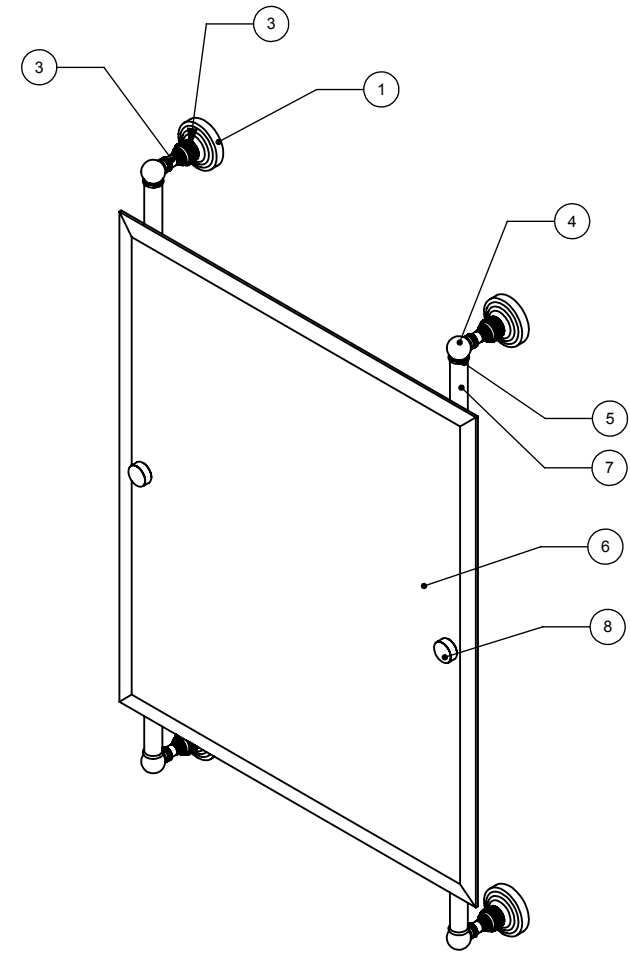

ITEM NO.	P/N	Description	QTY.
1	BPWV	BACKPLATE	4
2	NKSL-58	SUPPORT	4
3	NKSL-1.25	NECK	4
4	BL2T-1	HUB	4
5	CRRD-34	CHECK RING	4
6	MRRT-92	MIRROR	1
7	TU34-29	TUBE	2
8	CARD-1	LOCK	2

UNLESS OTHERWISE STATED

.X	±.3mm
.XX	±.15mm
.XXX	±.008mm

COPYRIGHT © Allied Brass 2017

DRAWN	4/4/2017	I.M
CHECKED	4/4/2017	P.D
APPROVED	4/4/2017	R.A

MATERIAL: BRASS
 DESCRIPTION: Waveryly Place Collection Rectangular Frameless Rail Mounted Mirror

FINISH	TBD
QUANTITY	TBD
DRAWING No.	REV
WP-27-92	0
SCALE	1:9
SHEET: 01	A4