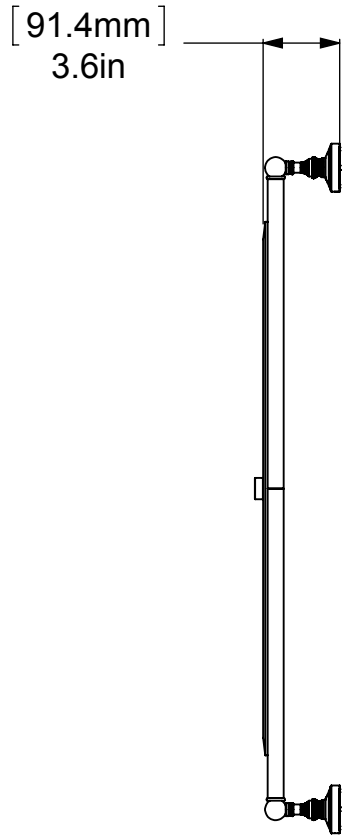

ITEM NO.	P/N	Description	QTY.
1	BPWV	BACKPLATE	4
2	NKSL-58	SUPPORT	4
3	NKSL-1.25	NECK	4
4	BL2T-1	HUB	4
5	CRRD-34	CHECK RING	4
6	MRRT-92	MIRROR	1
7	TU34-29	TUBE	2
8	CARD-1	LOCK	2

UNLESS OTHERWISE STATED

.X	±.3mm
.XX	±.15mm
.XXX	±.008mm

COPYRIGHT © Allied Brass 2017

DRAWN	4/4/2017	I.M
CHECKED	4/4/2017	P.D
APPROVED	4/4/2017	R.A

MATERIAL: BRASS
 DESCRIPTION: Waveryly Place Collection Rectangular Frameless Rail Mounted Mirror

FINISH	TBD
QUANTITY	TBD
DRAWING No.	REV
WP-27-92	0
SCALE	1:9
SHEET: 01	A4