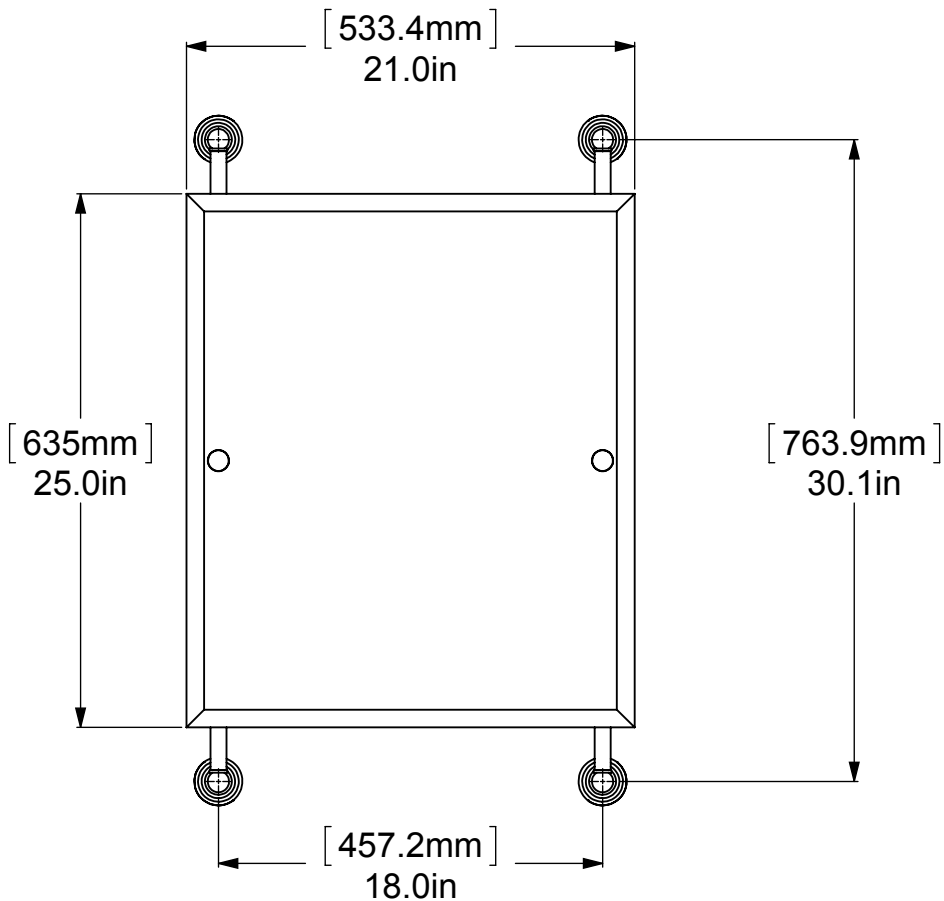

ITEM NO.	P/N	Description	QTY.
1	BPWV	BACKPLATE	4
2	NKSL-58	SUPPORT	4
3	NKSL-1.25	NECK	4
4	BL2T-1	HUB	4
5	CRRD-34	CHECK RING	4
6	MRRT-92	MIRROR	1
7	TU34-29	TUBE	2
8	CARD-1	LOCK	2

UNLESS OTHERWISE STATED

.X	±.3mm
.XX	±.15mm
.XXX	±.008mm

COPYRIGHT © Allied Brass 2017

DRAWN	4/4/2017	I.M
CHECKED	4/4/2017	P.D
APPROVED	4/4/2017	R.A

MATERIAL: BRASS
 DESCRIPTION: Waveryly Place Collection Rectangular Frameless Rail Mounted Mirror

FINISH	TBD
QUANTITY	TBD
DRAWING No.	REV
WP-27-92	0
SCALE	1:9
SHEET: 01	A4