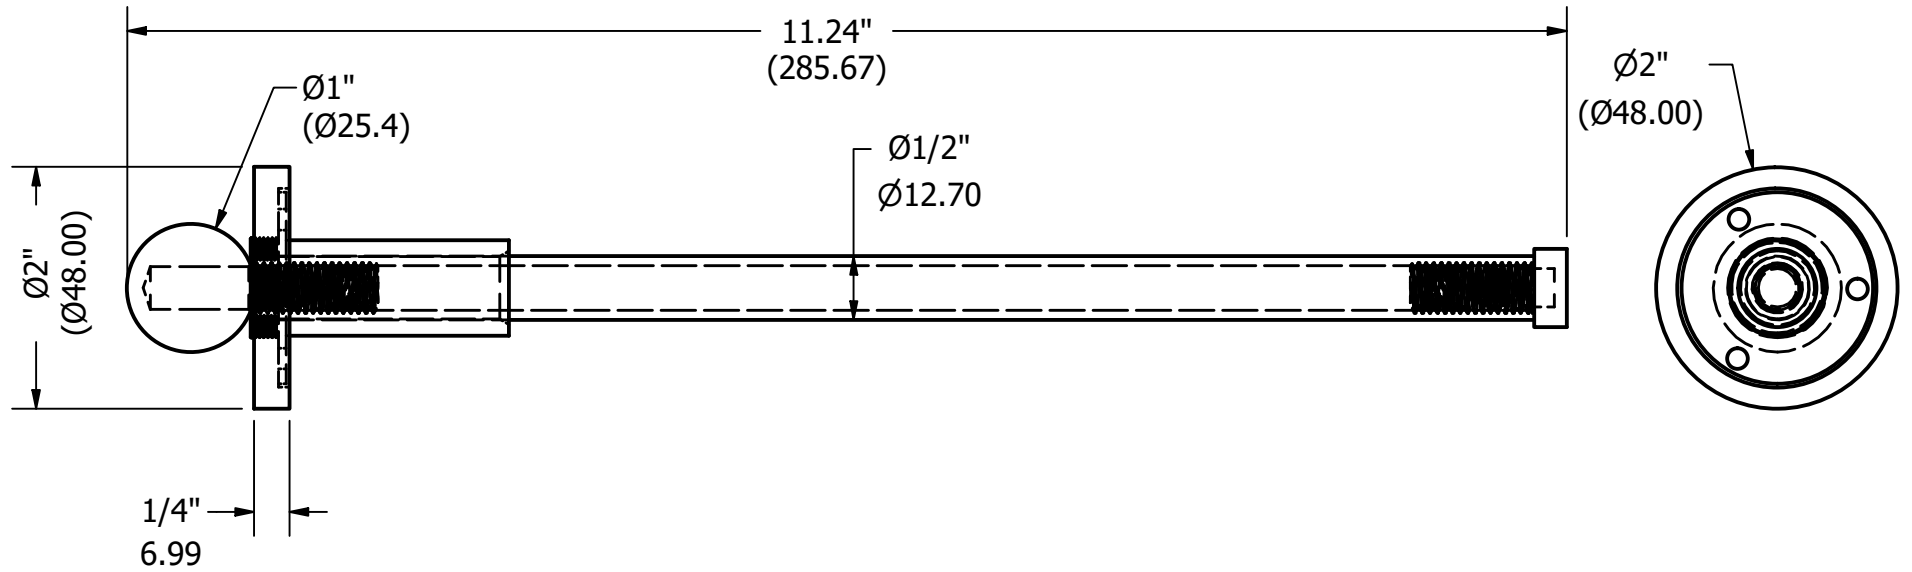

PARTS LIST			
ITEM	QTY	PART NUMBER	DESCRIPTION
1	1	RSZZ-2	2" FLAT ROSETTE
2	1	HUZZ234-1	GARMENT ROD HOUSING
3	1	BRZZ234-.5	GARMENT ROD BAR
4	1	CARD-58	5/8" ROUND CAP
5	1	BL1T-1	1" METAL BALL

NOTE:
1. Unit in mm.

UNLESS OTHERWISE SPECIFIED	
.X	± .3mm
.XX	± .15mm
.XXX	± .008mm

APPROVED FOR PRODUCTION
By: RICHARD PAUL
Date: 8-14-19

DRAWN 8-14-19 IM	MATERIAL: BRASS	FINISH	TBD
CHECKED 8-14-19 P.D.	DESCRIPTION: Traditional Retractable Pullout Garment Rod	QTY	TBD
APPROVED 8-14-19 R.A.		DRAWING NO. TD-23	
		SCALE 1.5:1	SHEET: 1 OF 1