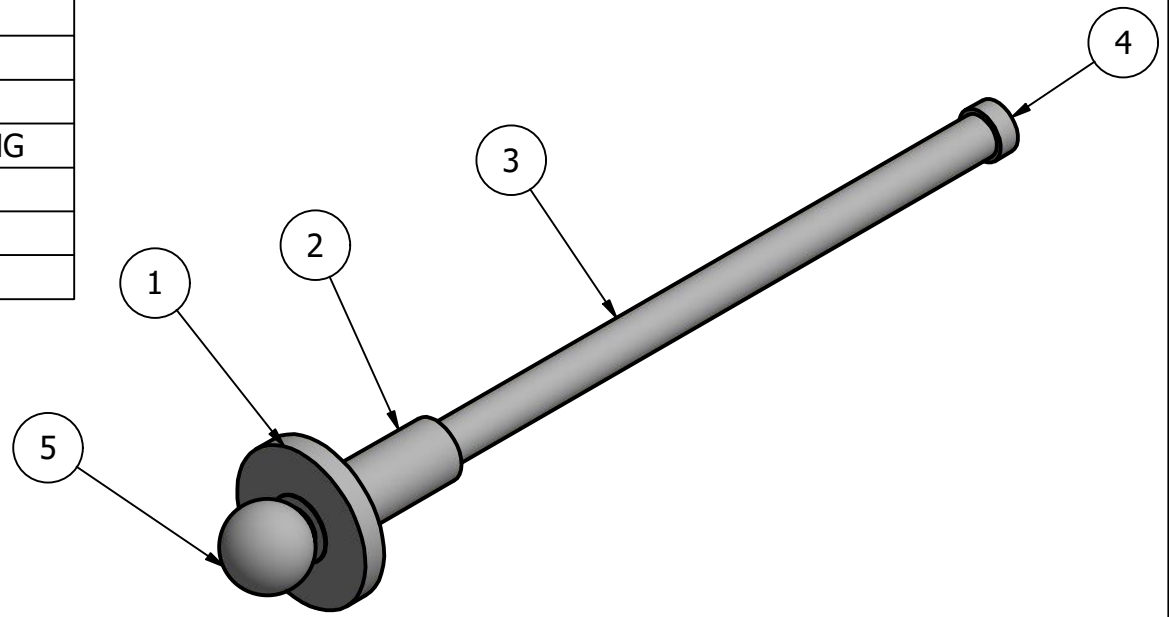

PARTS LIST			
ITEM	QTY	PART NUMBER	DESCRIPTION
1	1	RSZZ-2	2" FLAT ROSETTE
2	1	HUZZ234-1	GARMENT ROD HOUSING
3	1	BRZZ234-.5	GARMENT ROD BAR
4	1	CARD-58	5/8" ROUND CAP
5	1	BL1T-1	1" METAL BALL

NOTE:
1. Unit in mm.

UNLESS OTHERWISE SPECIFIED	
.X	± .3mm
.XX	± .15mm
.XXX	± .008mm

APPROVED FOR PRODUCTION
By: RICHARD PAUL
Date: 8-14-19

DRAWN 8-14-19 IM	MATERIAL: BRASS	FINISH	TBD
CHECKED 8-14-19 P.D.	DESCRIPTION: Traditional Retractable Pullout Garment Rod	QTY	TBD
APPROVED 8-14-19 R.A.		DRAWING NO. TD-23	
		SCALE 1.5:1	SHEET: 1 OF 1