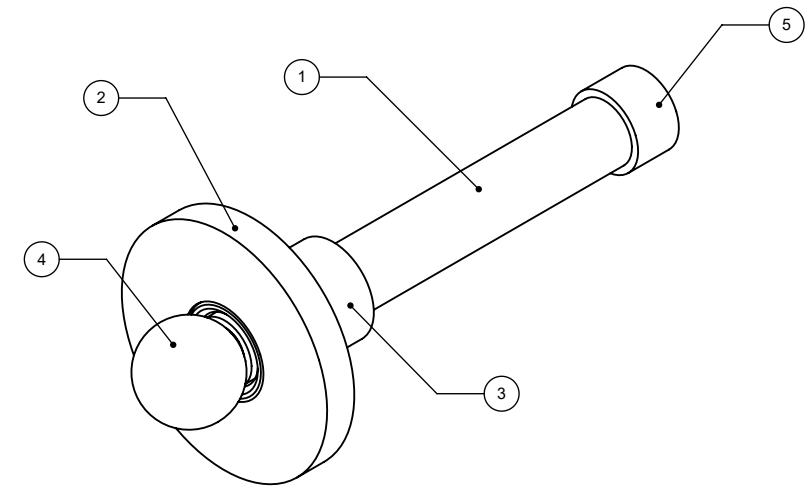

ITEM NO.	PART NUMBER	DESCRIPTION	
1	BRZZ234-3	PULL OUT HOOK BAR	1
2	RSZZ-2	2" FLAT ROSETTE	1
3	HUZZ234-3	PULL OUT HOOK HOUSING TUBE	1
4	BL1T-34	3/4 INCH BALL SINGLETAP	1
5	CARD-58	5/8" ROUND CAP	1
6	MP-234	G. ROD FLANGE	1

UNLESS OTHERWISE STATED	
.X	±.3mm
.XX	±.15mm
.XXX	±.008mm

COPYRIGHT © Allied Brass 2022

DRAWN	2/10/2022	I.M
CHECKED	2/10/2022	P.D
APPROVED	2/10/2022	R.A

MATERIAL: BRASS
 DESCRIPTION: TRADITIONAL STYLE
 PULL OUT WALL HOOK

NOTE:
 1. UNIT IS IN MM.

FINISH	TBD
QUANTITY	TBD
DRAWING No.	REV
TD-22-Specification	0
SCALE	1.25:1
SHEET: 01	A4