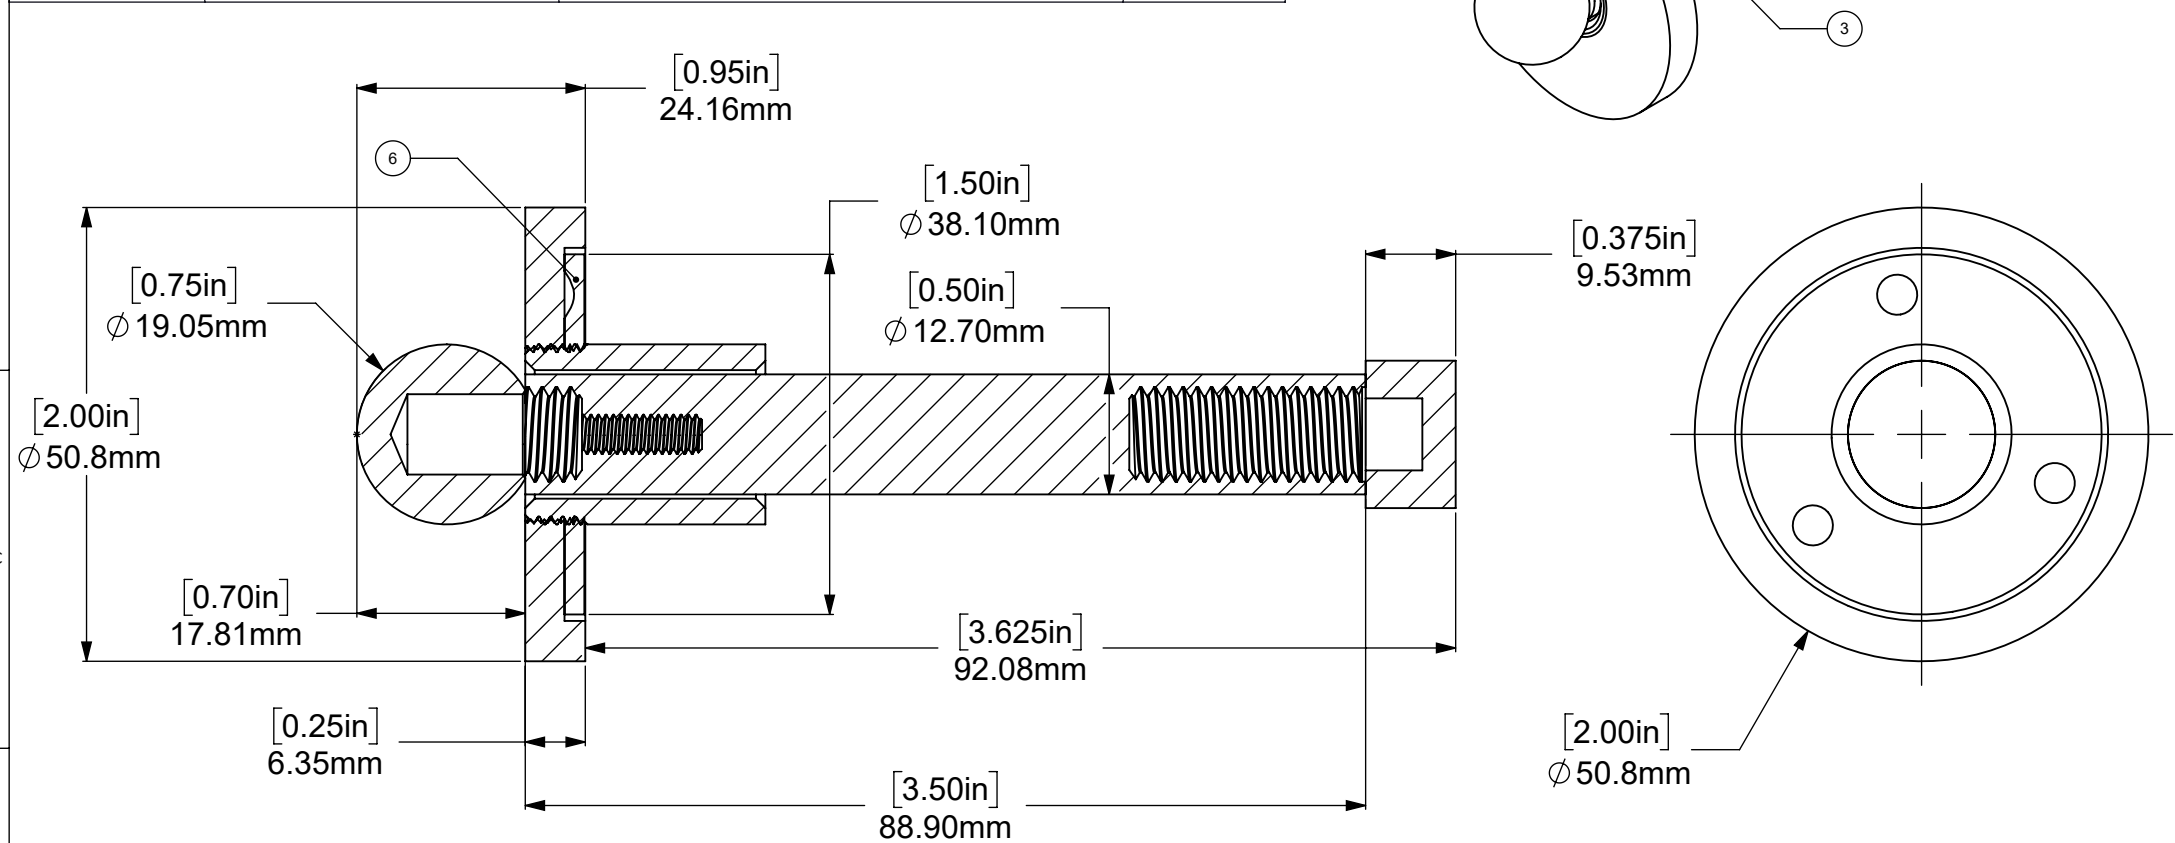

ITEM NO.	PART NUMBER	DESCRIPTION	
1	BRZZ234-3	PULL OUT HOOK BAR	1
2	RSZZ-2	2" FLAT ROSETTE	1
3	HUZZ234-3	PULL OUT HOOK HOUSING TUBE	1
4	BL1T-34	3/4 INCH BALL SINGLETAP	1
5	CARD-58	5/8" ROUND CAP	1
6	MP-234	G. ROD FLANGE	1

UNLESS OTHERWISE STATED	
.X	±.3mm
.XX	±.15mm
.XXX	±.008mm

COPYRIGHT © Allied Brass 2022

DRAWN	2/10/2022	I.M
CHECKED	2/10/2022	P.D
APPROVED	2/10/2022	R.A

MATERIAL: BRASS
 DESCRIPTION: TRADITIONAL STYLE
 PULL OUT WALL HOOK

NOTE:
 1. UNIT IS IN MM.

FINISH	TBD
QUANTITY	TBD
DRAWING No.	REV
TD-22-Specification	0
SCALE	1.25:1
SHEET: 01	A4