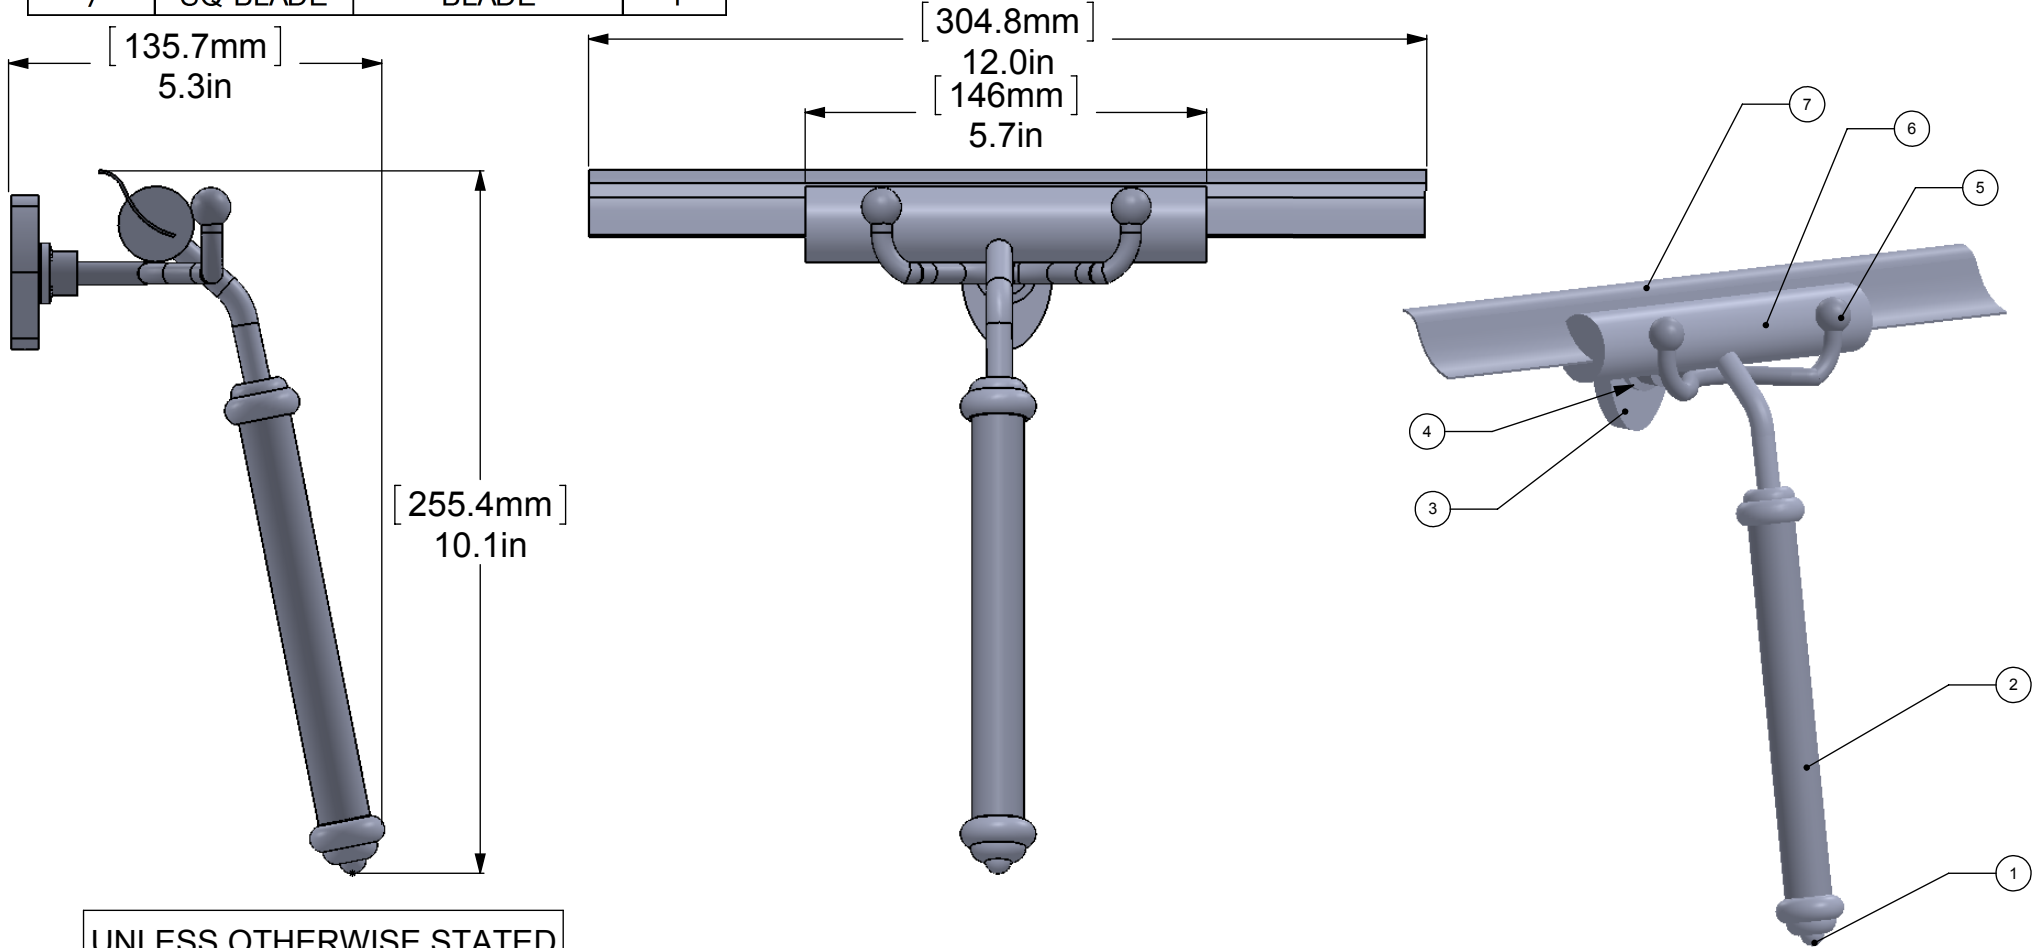

ITEM NO.	P/N	Description	QTY.
1	SQ-HAT	HAT	1
2	TU34-6	HANDLE	1
3	BPSQ	BASE	1
4	SQ-RNG	RING	1
5	SQ-HK	HOOK	1
6	SQ-HEAD	HEAD	1
7	SQ-BLADE	BLADE	1

UNLESS OTHERWISE STATED	
.X	±.3mm
.XX	±.15mm
.XXX	±.008mm

COPYRIGHT © Allied Brass 2016

DRAWN	4/2/2016	I.M	MATERIAL:	BRASS	FINISH	TBD
CHECKED	4/2/2016	P.D	DESCRIPTION:		QUANTITY	TBD
APPROVED	4/2/2016	R.A	Squeegee		DRAWING No.	REV
					SQ-20	0
				SCALE	1:2.75	SHEET: 01 A4