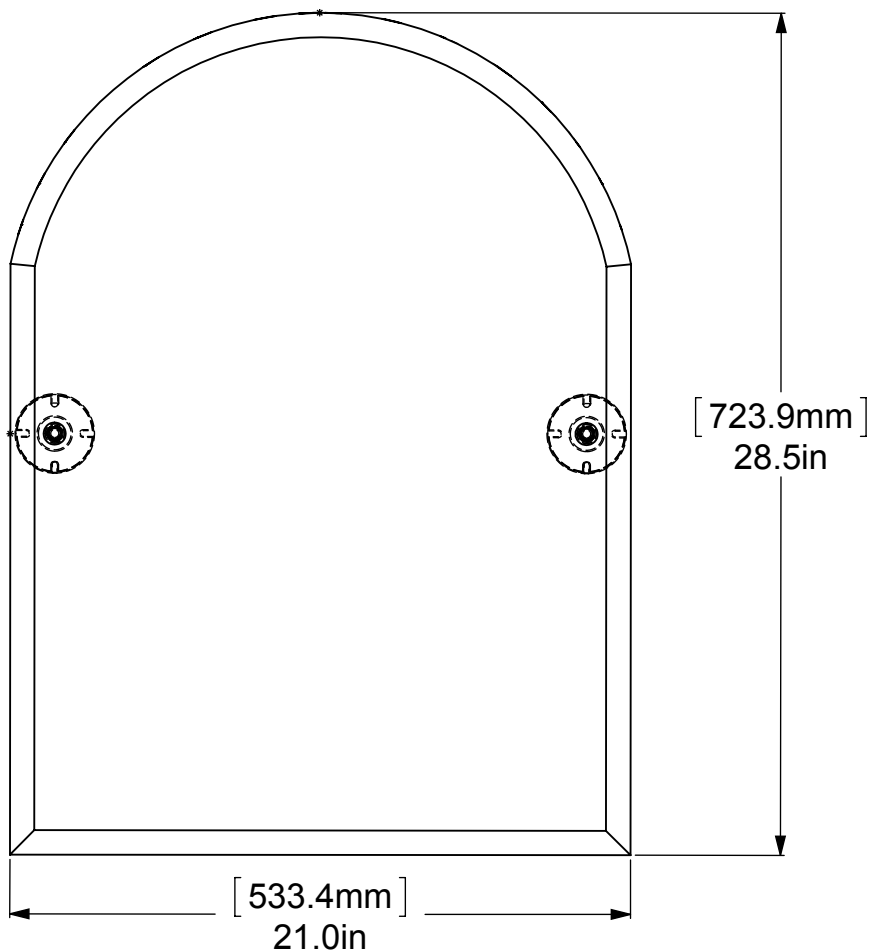

ITEM NO.	P/N	Description	QTY.
1	BPRD	BACKPLATE	2
2	SGRHPOST	Neck	2
3	BL1T-34	END BALL	2
4	MRAT-94	MIRROR	1

UNLESS OTHERWISE STATED

.X	±.3mm
.XX	±.15mm
.XXX	±.008mm

COPYRIGHT © Allied Brass 2016

THIRD ANGLE PROJECTION

DRAWN	6/18/2016	I.M
CHECKED	6/18/2016	P.D
APPROVED	6/18/2016	R.A

MATERIAL:	BRASS
DESCRIPTION:	MIRROR

FINISH	TBD
QUANTITY	TBD
DRAWING No.	REV
SL-94	0
SCALE	1:6
SHEET: 01	A4