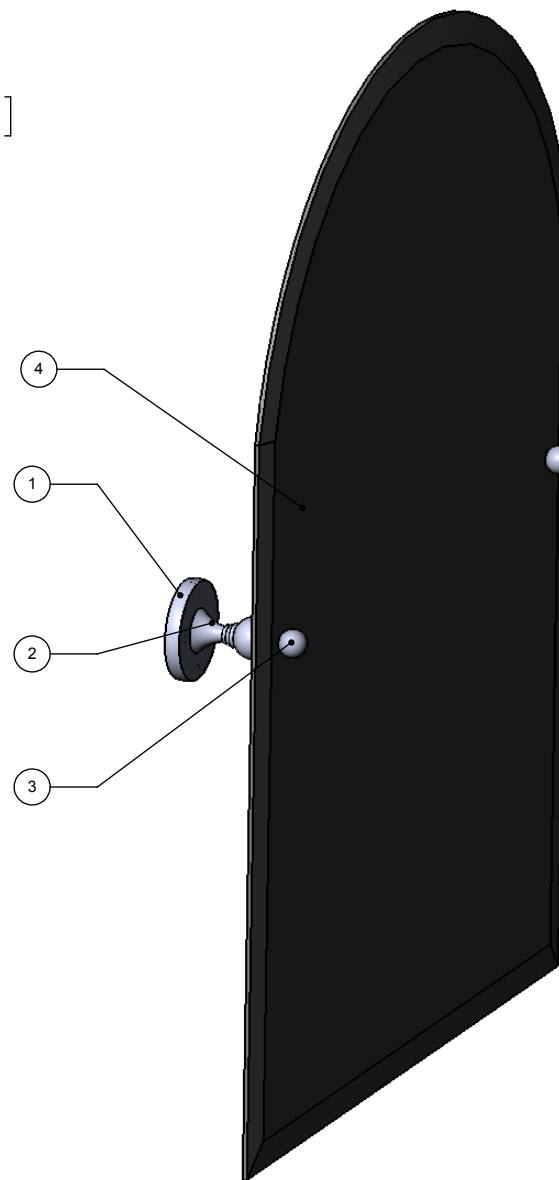

ITEM NO.	P/N	Description	QTY.
1	BPRD	BACKPLATE	2
2	SGRHPOST	Neck	2
3	BL1T-34	END BALL	2
4	MRAT-94	MIRROR	1

UNLESS OTHERWISE STATED

.X	±.3mm
.XX	±.15mm
.XXX	±.008mm

COPYRIGHT © Allied Brass 2016

THIRD ANGLE PROJECTION

DRAWN	6/18/2016	I.M
CHECKED	6/18/2016	P.D
APPROVED	6/18/2016	R.A

MATERIAL:	BRASS
DESCRIPTION:	MIRROR

FINISH	TBD
QUANTITY	TBD
DRAWING No.	REV
SL-94	0
SCALE	1:6
SHEET: 01	A4