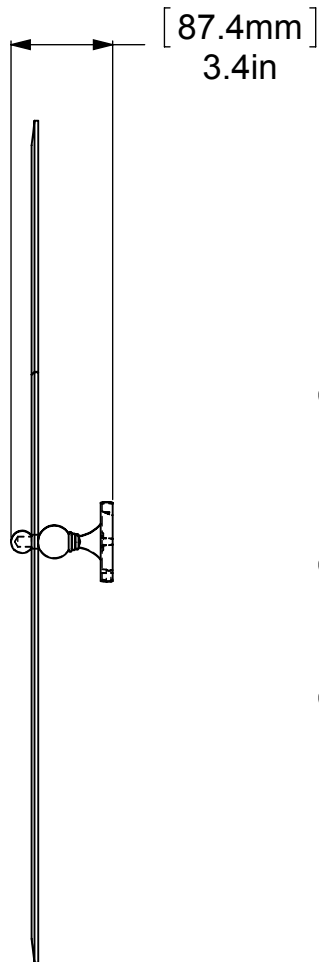

ITEM NO.	P/N	Description	QTY.
1	BPRD	BACKPLATE	2
2	SGRHPOST	Neck	2
3	BL1T-34	END BALL	2
4	MRAT-94	MIRROR	1

UNLESS OTHERWISE STATED

.X	±.3mm
.XX	±.15mm
.XXX	±.008mm

COPYRIGHT © Allied Brass 2016

THIRD ANGLE PROJECTION

DRAWN	6/18/2016	I.M
CHECKED	6/18/2016	P.D
APPROVED	6/18/2016	R.A

MATERIAL:	BRASS
DESCRIPTION:	MIRROR

FINISH	TBD
QUANTITY	TBD
DRAWING No.	REV
SL-94	0
SCALE	1:6
SHEET: 01	A4