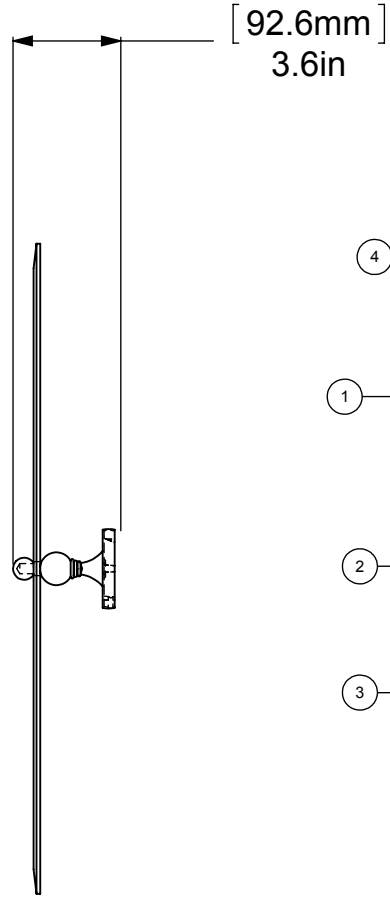

ITEM NO.	P/N	Description	QTY.
1	BPRD	BACKPLATE	2
2	SGRHPOST	Neck	2
3	BL1T-34	END BALL	2
4	MRRT-93	MIRROR	1

UNLESS OTHERWISE STATED

.X	±.3mm
.XX	±.15mm
.XXX	±.008mm

COPYRIGHT © Allied Brass 2016

THIRD ANGLE PROJECTION

DRAWN	6/18/2016	I.M
CHECKED	6/18/2016	P.D
APPROVED	6/18/2016	R.A

MATERIAL:	BRASS
DESCRIPTION:	MIRROR

FINISH	TBD
QUANTITY	TBD
DRAWING No.	REV
SL-93	0
SCALE	1:6 SHEET: 01 A4