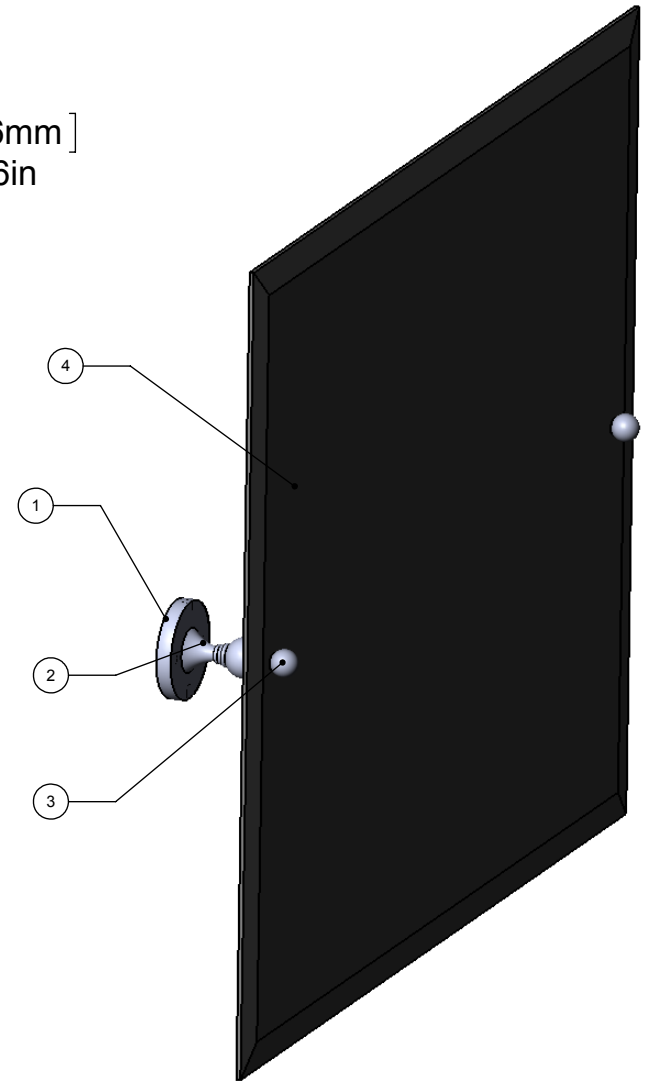

ITEM NO.	P/N	Description	QTY.
1	BPRD	BACKPLATE	2
2	SGRHPOST	Neck	2
3	BL1T-34	END BALL	2
4	MRRT-93	MIRROR	1

UNLESS OTHERWISE STATED

.X	±.3mm
.XX	±.15mm
.XXX	±.008mm

COPYRIGHT © Allied Brass 2016

THIRD ANGLE PROJECTION

DRAWN	6/18/2016	I.M
CHECKED	6/18/2016	P.D
APPROVED	6/18/2016	R.A

MATERIAL:	BRASS
DESCRIPTION:	MIRROR

FINISH	TBD
QUANTITY	TBD
DRAWING No.	REV
SL-93	0
SCALE	1:6 SHEET: 01 A4