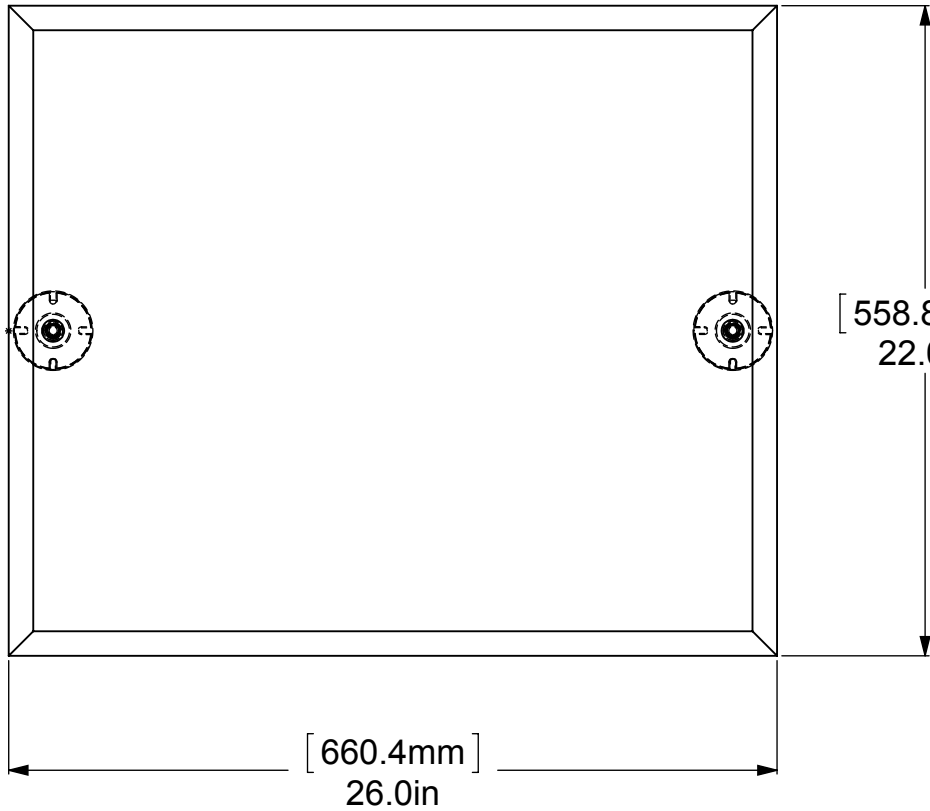

ITEM NO.	P/N	Description	QTY.
1	BPRD	BACKPLATE	2
2	SGRHPOST	Neck	2
3	BL1T-34	END BALL	2
4	MRRT-93	MIRROR	1

UNLESS OTHERWISE STATED

.X	±.3mm
.XX	±.15mm
.XXX	±.008mm

COPYRIGHT © Allied Brass 2016

THIRD ANGLE PROJECTION

DRAWN	6/18/2016	I.M
CHECKED	6/18/2016	P.D
APPROVED	6/18/2016	R.A

MATERIAL:	BRASS
DESCRIPTION:	MIRROR

FINISH	TBD
QUANTITY	TBD
DRAWING No.	REV
SL-93	0
SCALE	1:6 SHEET: 01 A4