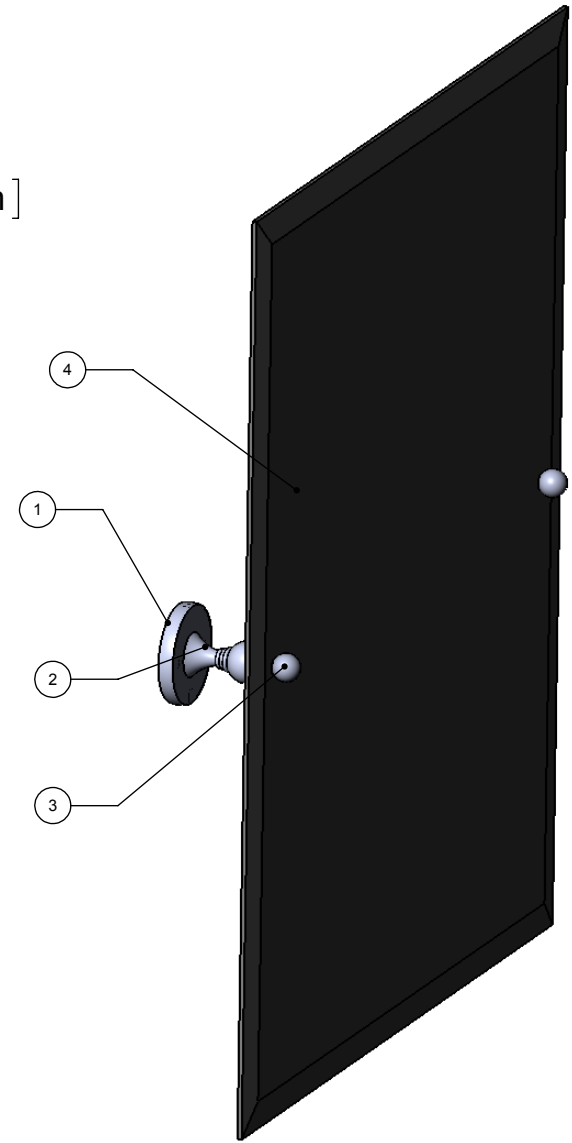

ITEM NO.	P/N	Description	QTY.
1	BPRD	BACKPLATE	2
2	SGRHPOST	Neck	2
3	BL1T-34	END BALL	2
4	MRRT-92	MIRROR	1

UNLESS OTHERWISE STATED

.X	±.3mm
.XX	±.15mm
.XXX	±.008mm

COPYRIGHT © Allied Brass 2016

THIRD ANGLE PROJECTION

DRAWN	6/17/2016	I.M	MATERIAL:	BRASS	FINISH	TBD
CHECKED	6/17/2016	P.D	DESCRIPTION:	MIRROR	QUANTITY	TBD
APPROVED	6/17/2016	R.A			DRAWING No.	REV
					SL-92	0
SCALE		1:6	SHEET: 01		A4	