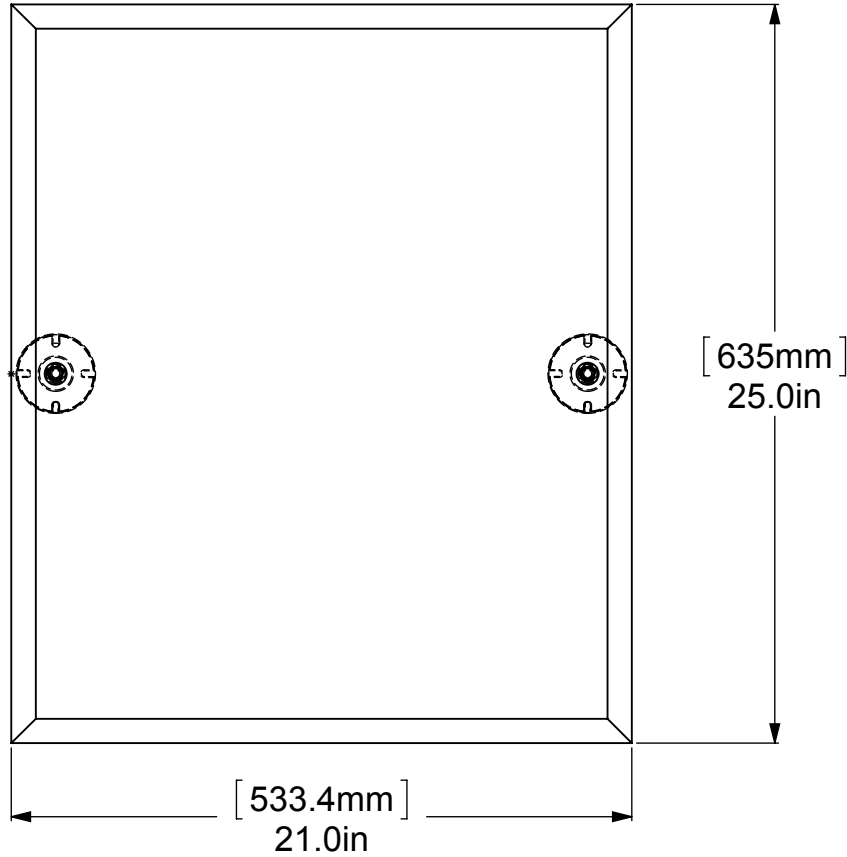

ITEM NO.	P/N	Description	QTY.
1	BPRD	BACKPLATE	2
2	SGRHPOST	Neck	2
3	BL1T-34	END BALL	2
4	MRRT-92	MIRROR	1

UNLESS OTHERWISE STATED

.X	±.3mm
.XX	±.15mm
.XXX	±.008mm

COPYRIGHT © Allied Brass 2016

THIRD ANGLE PROJECTION

DRAWN	6/17/2016	I.M	MATERIAL:	BRASS	FINISH	TBD
CHECKED	6/17/2016	P.D	DESCRIPTION:	MIRROR	QUANTITY	TBD
APPROVED	6/17/2016	R.A			DRAWING No.	REV
					SL-92	0
SCALE		1:6	SHEET: 01		A4	